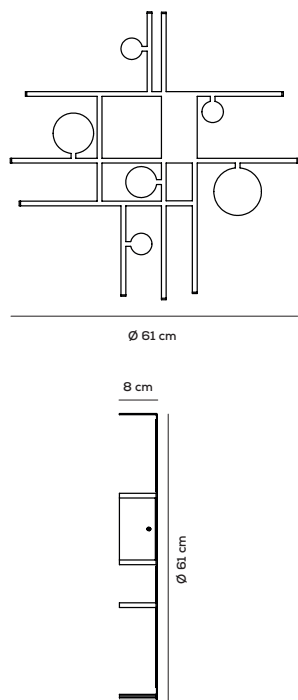

**APMANIFESTOX**  
Design by Timo Ripatti

Manifesto is a wall and ceiling lamp, entirely realized in metal with built in dimmable LED driver. The lamp can be fixed directly to the wiring system (ceiling/wall version) or to an electric outlet (plug-in version).  
Typology: WALL and CEILING

- Ratings
- Built in **LED** module
  - Supply voltage: 220-240 Vac
  - CCT 3000K\*
  - IP20
  - Surface installation over holes
  - Dimmable 0/1-10V
  - Metal body painted

kg 2 m³ 0.11

Product code composition

MANIFESTO / DRIVER INCLUDED

Type	Article	CCT	Body Colours	Source
AP	MANIFESTOX	1 2700K	NE black	LED 18.2 W
		2 3000K*	IX mirrored steel	
			DW desert white	
			RU rust brown	
			ER earth red	

~2020 lm\* 111 lm/W

example composition code AP MANIFESTOX 2 DW

Available colors

**NE** Black  
**IX** Mirrored steel  
**DW** Desert white  
**RU** Rust brown  
**ER** Earth red

CUSTOMER \_\_\_\_\_ NOTES \_\_\_\_\_

APMANIFESTOX2 \_\_ \_