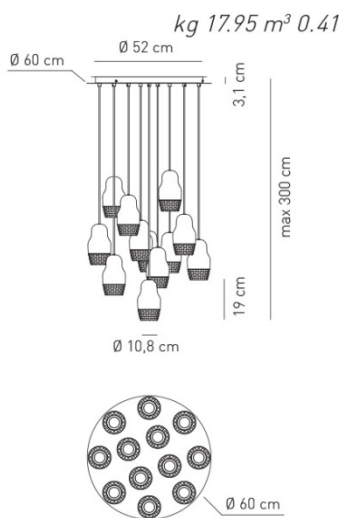

SP FEDO 12
Design by Dima Loginoff

Collection consisting of recessed downlight and suspended lamps. Available in several colours and sizes. LED light source with GU10 fitting.

Typology: SUSPENDED LAMP

Ratings

- GU10
- Downlight
- Surface installation over holes
- Supply voltage ~220-240V
- Switch mode: on-off
- Aluminum/glass shade

Product code composition

FEDORA

Type	Article	Colours	Finish	Source
SP	FEDO 12	RO rose gold + glass	BC white varnished metal	GU1 GU10 LED 12 x Max 7,5W only LED bulbs 220-240VAc
		BR bronze + glass		
		CR chrome + glass		