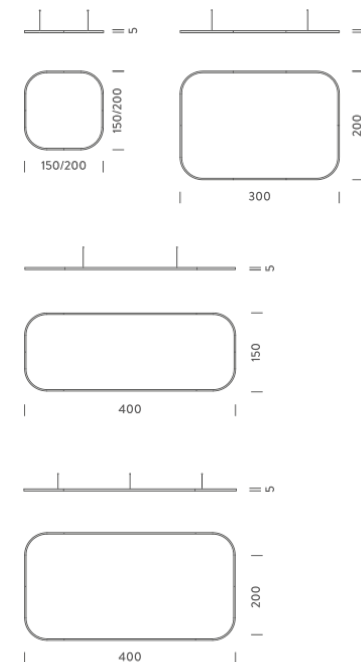

2X2M | UP - DOWNLIGHT - 3000K

LAMPING

Source	Linear LED
Total power	211W
Emission	Diffused orientable
Switching	DALI
Tension	220V
Color temperature	3000K
Luminous flux	12912lm
Typ cri	90
Energy class	A+
Ip class	40
Dimensions	200x200x5cm
Materials	Aluminium
Notes	Driver 220/240V included, 2 electrical cables 5m, 4 adjustable metal cables length 3m, shipped into 2 arches
Customization options	Shapes, sizes
Accessories	Canopy, for concrete ceiling | Canopy box, 1 driver, 2 electrical cables | Ceiling plate, for false ceiling

Codes

BZRQ1716G15WBO
BZRQ1716G15WNE
BZRQ1716G15WOR

Structure

white
black
gold

PACKAGE

Package 01   Dimension: 210x110x15 cm

Certificazioni