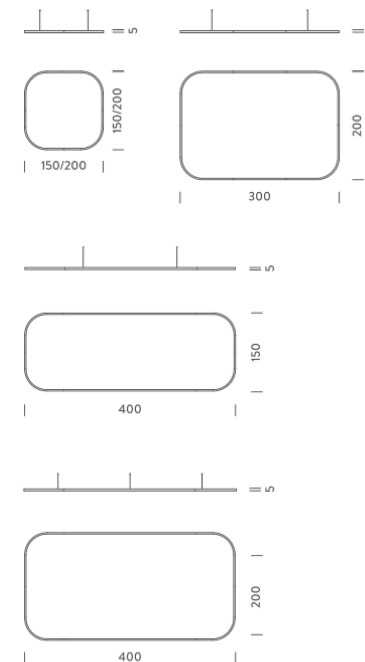

4X2M | DOWNLIGHT - 4000K

LAMPING

Source	Linear LED
Total power	163W
Emission	Diffused orientable
Switching	DALI
Tension	220V
Color temperature	4000K
Luminous flux	11094lm
Typ cri	90
Energy class	A+
Ip class	40
Dimensions	400x200x5cm
Materials	Aluminium
Ambient temperature range	0°C / 35°
Performance ambient temperature	25°
Notes	

Customization options

Accessories

Codes

BZRQ1612G15NBO

BZRQ1612G15NNE

BZRQ1612G15NOR

Structure

white

black

gold

PACKAGE

Package 01

Dimension: 310x110x15 cm

Certificazioni