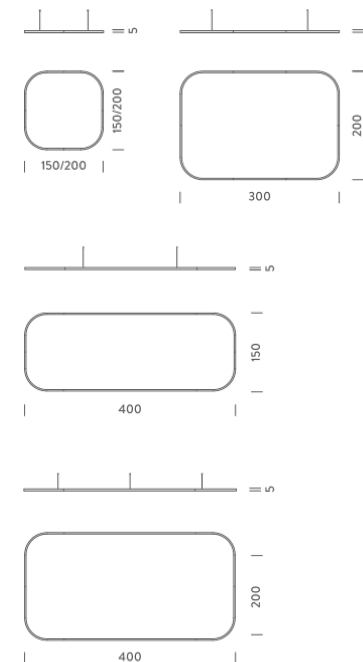

1,5X1,5M | DOWNLIGHT - 3000K

LAMPING

Source	Linear LED
Total power	77W
Emission	Diffused orientable
Switching	DALI
Tension	110/240V
Color temperature	3000K
Luminous flux	4692lm
Typ cri	90
Energy class	A+
Ip class	40
Dimensions	150x150x5cm
Materials	Aluminium
Notes	Driver 100/305V included, 1 electrical cable 5m, 4 adjustable metal cables length 3m, shipped assembled
Customization options	Shapes, sizes
Accessories	Canopy, for concrete ceiling | Canopy box, 1 driver, 1 electrical cable | Ceiling plate, for false ceiling

Codes

BZRQ1606G15WBO
BZRQ1606G15WNE
BZRQ1606G15WOR

Structure

white
black
gold

PACKAGE

Package 01 Dimension: 160x160x15 cm

Certificazioni