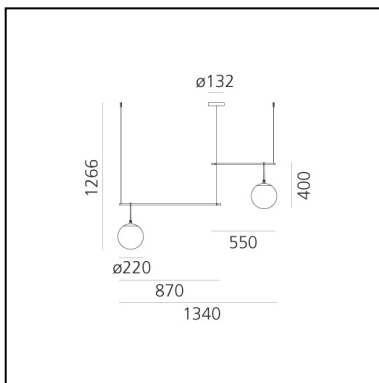

nh S3 2 Arms

Neri&Hu

IP20    Dimmerable: 

LUMINAIRE

- Watt: **26W**
- Voltage: **220-240V**
- Delivered lumens output: **2284lm**
- Efficiency: **75%**
- Efficacy: **87.83lm/W**
- CRI: **80**

Notes

DESCRIPTION

PRODUCT CODE: 1282010A

FEATURES

- Article Code: **1282010A**
- Colour: **Black/brass**
- Installation: **Suspension**
- Material: **Blown glass, brushed brass**
- Series: **Design Collection**
- Environment: **Indoor**
- design by: **Neri&Hu**

DIMENSIONS

- Length: **cm 134**
- Height: **cm 126.6**
- Base Diameter: **cm 13.2**

SOURCES NOT INCLUDED

- Category: **LED RETROFIT**
- Number: **2**
- Watt: **15W**
- Socket: **E27**