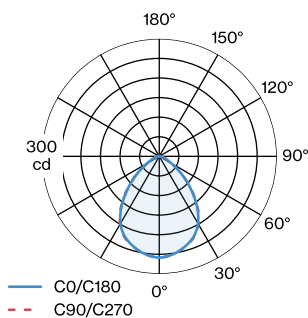

LIGHT DISTRIBUTION