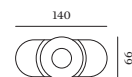

WEVER & DUCRÉ
LIGHTING

SHIEK 2.0 LED

237289Z9

Maintenance Factors

Operating Time [h]	10 000	20 000	30 000	40 000	50 000
LLMF	0.97	0.93	0.89	0.85	0.81
LSF	1	1	1	1	1

MF	LMF × RSMF × LLMF × LSF	RSMF^a	Room Surface Maintenance Factor
MF	Maintenance Factor	LLMF	Lamp Lumens Maintenance Factor
LMF^a	Luminaire Maintenance Factor	LSF	Lamp Survival Faktor

^a According to "CIE 97, Maintenance of indoor electric lighting systems", 2005, ISBN 3-900-734-34-8. The values must be determined by the planner.

MULTI SUSPENSION OPTIONS

Multiple Suspension

TYPE	COLOUR	L · W · H (MM)	ORDERCODE
Ceiling Base round	White	∅123-44	9 0 0 5 2 0 0 5
Ceiling Base round	Black	∅123-44	9 0 0 5 2 0 0 6
Ceiling Base Long | for 2 Lamps	White	600-30-45	9 0 0 5 2 0 0 7
Ceiling Base Long | for 2 Lamps	Black	600-30-45	9 0 0 5 2 0 0 8
Ceiling Base Long | for 3 Lamps	White	900-30-45	9 0 0 5 2 0 0 9
Ceiling Base Long | for 3 Lamps	Black	900-30-45	9 0 0 5 2 0 1 0
Ceiling Base Long | for 4 Lamps	White	1200-30-45	9 0 0 5 2 0 1 1
Ceiling Base Long | for 4 Lamps	Black	1200-30-45	9 0 0 5 2 0 1 2
Ceiling Base Long | for 5 Lamps	White	1500-30-45	9 0 0 5 2 0 1 3
Ceiling Base Long | for 5 Lamps	Black	1500-30-45	9 0 0 5 2 0 1 4

Connector Set

TYPE	ORDERCODE
extra set standard connectors for 5 to 8 pieces	9 0 0 5 9 1 1 8

SINGLE SUSPENSION OPTIONS

Invisible Ceiling Suspension System

COLOUR	L · W (MM)	ORDERCODE
Black	140-66	9 0 0 1 5 1 9 5
White	140-66	9 0 0 1 5 1 9 6