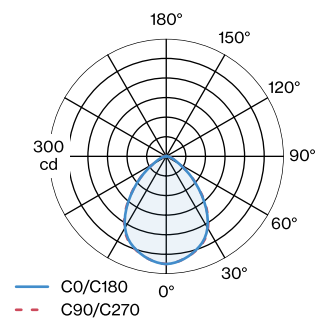

OPTICAL

Beam angle 84°

PHYSICAL

Diameter 170 mm
Height 117 mm
0.36 kg
incl. 4.0 m suspension

ELECTRICAL

phase-cut dim
220 - 240 V
Total connected power 11.9 W
PC2
Safety distance 0.3 m

^a RAL Palette colors may deviate slightly due to production conditions.

LIGHT DISTRIBUTION

[237189W9] The technical data represent rated values for an ambient temperature of 25°C. The data values for the luminous flux are initially subject to a tolerance of +/- 10%, those for the electrical connected load are initially subject to a tolerance of +/- 10%, and those for the colour temperature are initially subject to a tolerance of +/- 150 K. No liability is assumed for typographical or printing errors. The general terms and conditions of Wever & Ducré BV apply.
© Wever & Ducré BV · Spinnerijstraat 99/21 · 8500 Kortrijk · Belgium · www.weverducre.com