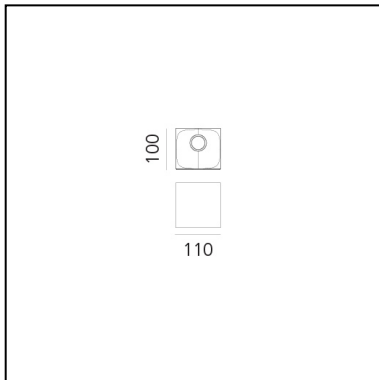

## LUMINAIRE

- Watt: **20W**
- Voltage: **220-240V**
- Delivered lumens output: **1281lm**
- CCT: **2700K**
- Efficiency: **62%**
- Efficacy: **64.04lm/W**
- CRI: **90**
- Dimmable Typology: **Push**

**PRODUCT CODE: 0041020A**

## FEATURES

- Article Code: **0041020A**
- Colour: **White**
- Installation: **Wall**
- Material: **Aluminium**
- Series: **Design Collection**
- Environment: **Indoor**
- Emission: **Direct**
- design by: **Pio & Tito Toso**

## DIMENSIONS

- Length: **cm 11**
- Width: **cm 10**
- Height: **cm 11**
- Glow Wire Test: **750°**