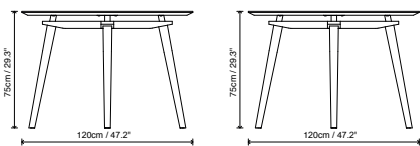

Product measurements

Finishes