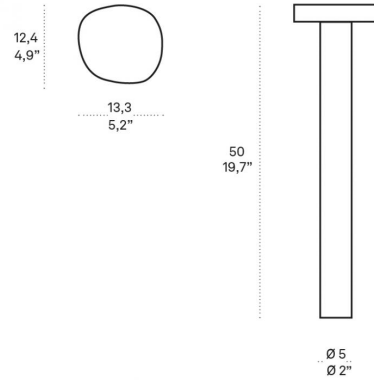

Floor lamps with a dark grey or corten painted die-cast aluminium frame and a satin-finish opaline polycarbonate diffuser. The high IP rating (IP54) makes the lamps ideal for indoor and outdoor use.

CODE	COLOR	
LD0485G3	Dark grey	
LD0485R3	Rust	

DIMENSIONS AND HOLES	
Dimensions	13 - 12 - 50 cm / 5,2 - 4,9 - 19,7 in

ILLUMINOTECHNICAL SPECIFICATIONS	
Source	LED
Type	SMD
Power LED	7 W
Total watt	7 W
Lumen LED	875 lm
Lumen lamp	300 lm
Beam angle	90°
Colour temperature	3000 K
IRC	>80
Lamp life	minimum 2 years guaranteed

ILLUMINOTECHNICAL SPECIFICATIONS	
Voltage	220-240 V

PHYSICAL SPECIFICATIONS	
Thermal dissipation	passive