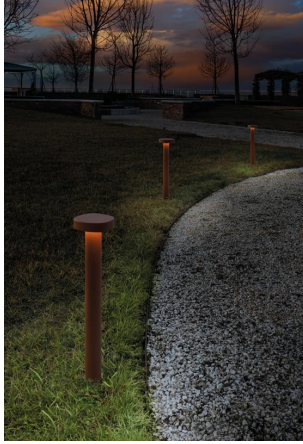

AI LIGHTS LATI

COLLECTION

CIOTTOLO

FLOOR

Floor lamps with a dark grey or corten painted die-cast aluminium frame and a satin-finish opaline polycarbonate diffuser. The high IP rating (IP54) makes the lamps ideal for indoor and outdoor use.

CODE	COLOR	
LD0485G3	Dark grey	
LD0485R3	Rust	

DIMENSIONS AND HOLES	
Dimensions	13 - 12 - 50 cm / 5,2 - 4,9 - 19,7 in

ILLUMINOTECHNICAL SPECIFICATIONS	
Source	LED
Type	SMD
Power LED	7 W
Total watt	7 W
Lumen LED	875 lm
Lumen lamp	300 lm
Beam angle	90°
Colour temperature	3000 K
IRC	>80
Lamp life	minimum 2 years guaranteed