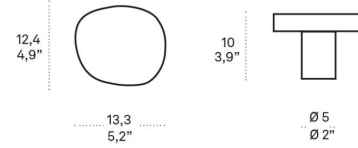

Floor lamps with a dark grey or corten painted die-cast aluminium frame and a satin-finish opaline polycarbonate diffuser. The high IP rating (IP54) makes the lamps ideal for indoor and outdoor use.

CODE	COLOR

LD0483G3	Dark grey
LD0483R3	Rust

DIMENSIONS AND HOLES	

Dimensions	13 - 12 - 10 cm / 5,2 - 4,9 - 3,9 in

ILLUMINOTECHNICAL SPECIFICATIONS	

Source	LED
Type	SMD
Power LED	7 W
Total watt	7 W
Lumen LED	875 lm
Lumen lamp	320 lm
Beam angle	90°
Colour temperature	3000 K
IRC	>80
Lamp life	minimum 2 years guaranteed

ILLUMINOTECHNICAL SPECIFICATIONS	

Voltage	220-240 V

PHYSICAL SPECIFICATIONS	

Thermal dissipation	passive