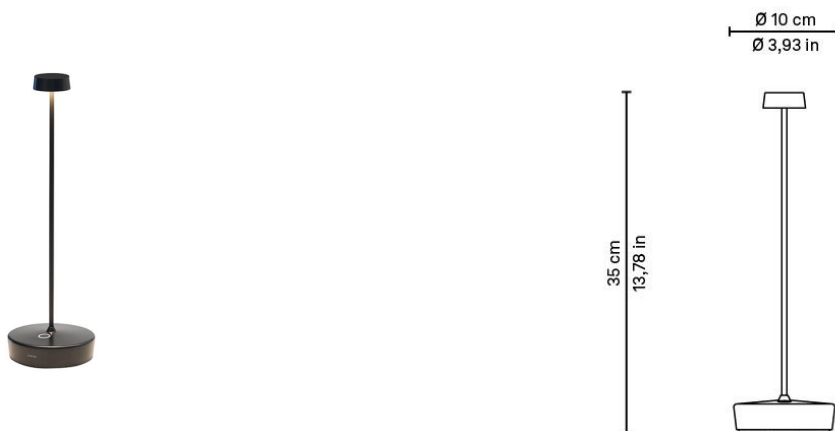

LAMPES A PORTER

COLLECTION

SWAP

TABLE

SWAP

TABLE

LAMPES A PORTER

Swap is a battery-operated, portable and rechargeable table lamp. It has a contact charging base and dimmer touch control. It can also be customised choosing from a range of glass lampshades or a fabric "handkerchief", which are attached to the top of the lamp with a suction cap.

CODE COLOR

| | | |
|----------|-------|---|
| LD1010B3 | White | ○ |
| LD1010N3 | Black | ● |

DIMENSIONS AND HOLES

Dimensions \varnothing 10 cm x 35 cm / \varnothing 3,9 x 13,8 in

ILLUMINOTECHNICAL SPECIFICATIONS

| | |
|--------------------|--------------|
| Source | LED |
| Type | SMD |
| Total watt | 2,2 W |
| Lumen lamp | 185 lm |
| Beam angle | 80° |
| Colour temperature | 2700 K |
| IRC | >80 |
| Dimmer | TOUCH dimmer |