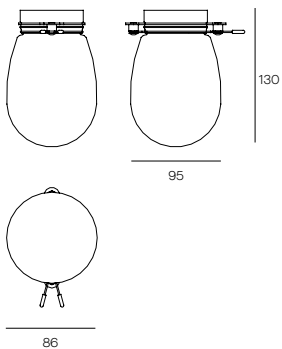

Baño

Milan

MLN Baño / 6704
Metallic Grey
(similar to RAL 9006)
Ø95mm | H Max. 130
1x E14 LED  | 5 W
440 lumen (x1) | 2.700 K
 |  | 
EEI: A

DOWNLOADS

[Catalogue](#)

3D Files

[6704](#)

3D Max Files

[6704](#)

[Assembly instructions](#)

[Photometric curve](#)

Economic efficiency index

[6704](#)

A revamped classic

Baño is a series inspired by a reinterpretation of the light bulb, a redesigned classic. Its diffusing shade is made of blown glass and it is fastened to the ceiling or wall with