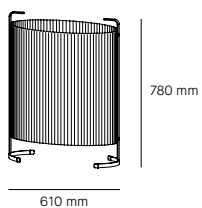

Amid

Milan

Amid 78 F.

610 x 303 mm | H. 780 mm
 1 x E27 Standard bulb
 Retrofit LED Code 2298 12 W
 1100 (x1) lumens | 2.700 K
 Dimmable
 Class I: Basic insulation
 Protection degree against
 dust and water: IP55

Finishes

6717 ● Matt black lacquering
 (RAL 9005)

Amid 106 F.

802 x 368 mm | H. 1.060 mm
 1 x E27 Standard bulb
 Retrofit LED Code 2298 12 W
 1100 (x1) lumens | 2.700 K
 Dimmable
 Class I: Basic insulation
 Protection degree against
 dust and water: IP55