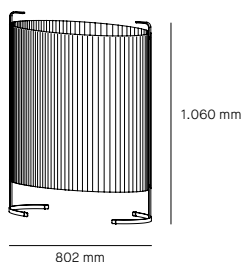

Amid

Milan

Amid 78 F.

610 x 303 mm | H. 780 mm
 1 x E27 Standard bulb
 Retrofit LED Code 2298 12 W
 1100 (x1) lumens | 2.700 K
 Dimmable
 Class I: Basic insulation
 Protection degree against
 dust and water: IP55

Finishes

6717 ● Matt black lacquering
 (RAL 9005)

Amid 106 F.

802 x 368 mm | H. 1.060 mm
 1 x E27 Standard bulb
 Retrofit LED Code 2298 12 W
 1100 (x1) lumens | 2.700 K
 Dimmable
 Class I: Basic insulation
 Protection degree against
 dust and water: IP55