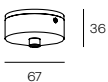

Accessories

2383 Matt black lacquering
● (RAL 9005)

DOWNLOADS

[Catalogue](#)

3D Files

[6768+2383](#)

3D Max Files

[6768+2383](#)

[Assembly instructions](#)

[Photometric curve](#)

Economic efficiency index

[6768+2383](#)

The poetry of rain

The pure geometry of the steel-stamped hemisphere shade breaks with the voluptuous shapes of the eighteen tears that poetically hang from inside, as if they were raindrops. The metallic gold lacquer interior of the shade tinges the transparent drops imbuing them with colour and

making them glimmer. Raindrops is a pendant lamp with its own character, ideal for neutral spaces that require personality and sophisticated colours. The hanging tears in its interior provide uniform light to the space.