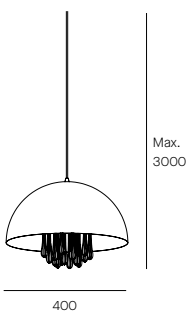

### MLN Raindrops

Ø400mm | H Max. 3000mm  
 1x E27 Standard bulb dimmable  
 retrofit led   
 12 W | 1100 lumen | 2.700 K  
 Dimmable  
 Class II: Basic insulate plus  
 reinforced insulation