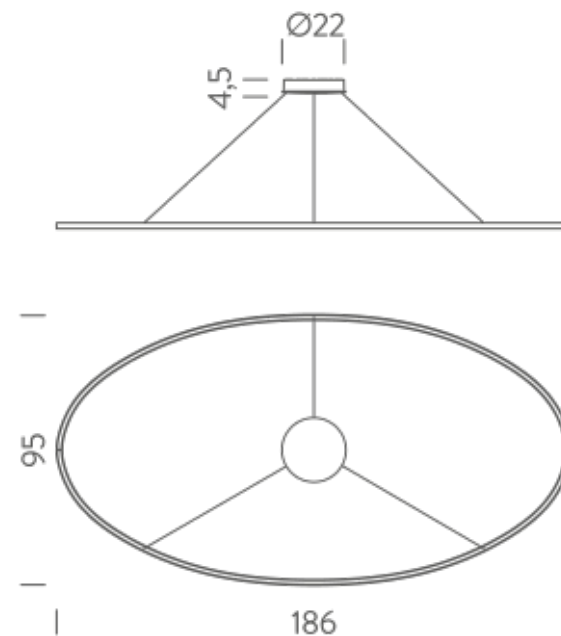

DOWNLIGHT 2700K

LAMPING

Source	linear LED
Total power	85W
Emission	diffused orientable
Switching	dimmable 1-10V
Tension	110/240V
Color temperature	2700K
Luminous flux	4425lm
Typ CRI	85
Energy class	A+
Materials	Aluminium
Notes	adjustable cable length from 2,5 to 0,4 m, DALI version on request

Codes

ELP LW2 59
ELP LN2 59
ELP LO2 59

Structure/Diffuser

white/white
black/white
gold painted/white

PACKAGE

Package 01 Dimension: 14x101x201 cm / Gross weight: 7,5 kg

Certificazioni

DOWNLIGHT 3000K

Codes

ELP LWW 59
ELP LNW 59
ELP LOW 59

Structure/Diffuser

white/white
black/white
gold painted/white

PACKAGE

Package 01

Dimension: 14x101x201 cm / Gross weight: 7,5 kg

Certificazioni

Codes

ELP LWW 58
ELP LNW 58
ELP LOW 58

Structure/Diffuser

white/white
black/white
gold painted/white

PACKAGE

Package 01 Dimension: 14x101x201 cm / Gross weight: 7,5 kg

Certificazioni