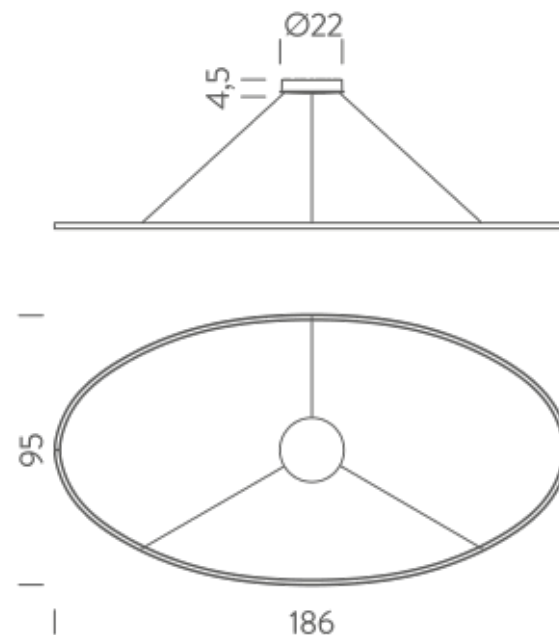

UPLIGHT 2700K

LAMPING

Source	linear LED
Total power	85W
Emission	diffused orientable
Switching	dimmable 1-10V
Tension	110/240V
Color temperature	2700K
Luminous flux	4425lm
Typ CRI	85
Energy class	A+
Materials	Aluminium
Notes	adjustable cable length from 2,5 to 0,4 m, DALI version on request

Codes

ELP LW2 58
ELP LN2 58
ELP LO2 58

Structure/Diffuser

white/white
black/white
gold painted/white

PACKAGE

Package 01 Dimension: 14x101x201 cm / Gross weight: 7,5 kg

Certificazioni

UPLIGHT 3000K

LAMPING

Source	linear LED
Total power	85W
Emission	diffused orientable
Switching	dimnable 1-10V
Tension	110/240V
Color temperature	3000K
Luminous flux	4425lm
Typ CRI	85
Energy class	A+
Materials	Aluminium
Notes	adjustable cable length from 2,5 to 0,4 m, DALI version on request

Codes

ELP LWW 58
ELP LNW 58
ELP LOW 58

Structure/Diffuser

white/white
black/white
gold painted/white

PACKAGE

Package 01 Dimension: 14x101x201 cm / Gross weight: 7,5 kg

Certificazioni