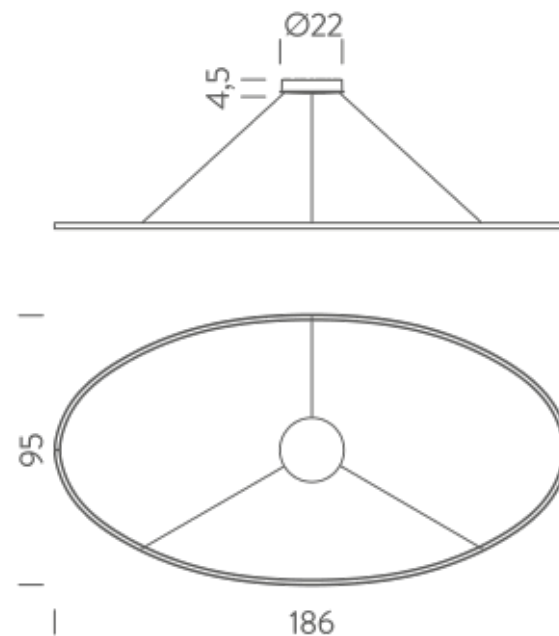

LAMPING

Source	linear LED
Total power	85W
Emission	diffused orientable
Switching	dimmable 1-10V
Tension	110/240V
Color temperature	3000K
Luminous flux	4425lm
Typ CRI	85
Energy class	A+
Materials	Aluminium
Notes	adjustable cable length from 2,5 to 0,4 m, DALI version on request

Codes

ELP LWW 59
ELP LNW 59
ELP LOW 59

Structure/Diffuser

white/white
black/white
gold painted/white

PACKAGE

Package 01

Dimension: 14x101x201 cm / Gross weight: 7,5 kg

Certificazioni

Codes

ELP LW2 58
ELP LN2 58
ELP LO2 58

Structure/Diffuser

white/white
black/white
gold painted/white

PACKAGE

Package 01 Dimension: 14x101x201 cm / Gross weight: 7,5 kg

Certificazioni

UPLIGHT 3000K

Codes

ELP LWW 58
ELP LNW 58
ELP LOW 58

Structure/Diffuser

white/white
black/white
gold painted/white

PACKAGE

Package 01 Dimension: 14x101x201 cm / Gross weight: 7,5 kg

Certificazioni