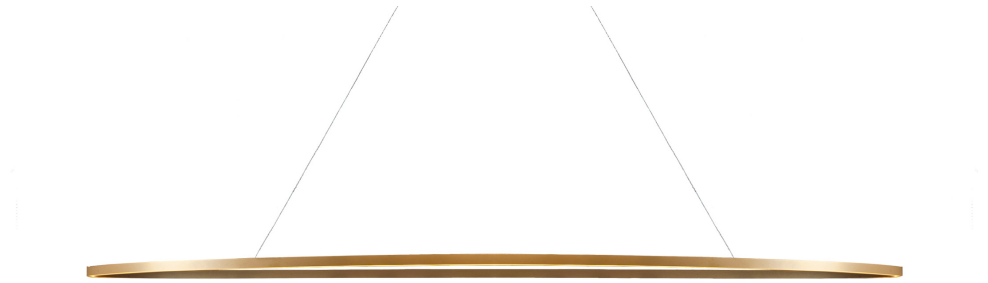

ELLISSE PENDANT MEGA

Federico Palazzari

Collection of LED pendants, floor/wall lamps available in different versions: major, minor, double, triple and mega provides a direct or indirect diffused light.

In extruded aluminum in different versions: matt lacquered in the finishes, white, black and gold painted.

Equipped with an opal diffuser.

The lamps are made using a proprietary extrusion coupling technology.

Ellisse Major is also available as floor or wall versions and is provided with a black marble base or a wall hook accessory.

DOWNLIGHT 2700K

LAMPING

Source	linear LED
Total power	85W
Emission	diffused orientable
Switching	dimmable 1-10V
Tension	110/240V
Color temperature	2700K
Luminous flux	4425lm
Typ CRI	85
Energy class	A+
Materials	Aluminium
Notes	adjustable cable length from 2,5 to 0,4 m, DALI version on request