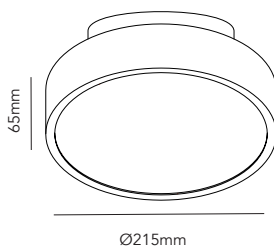

SHADOW

Design: Ronni Gol

* Rose gold for indoor use only

SHADOW 1

SHADOW 2

SHADOW - 2700/3000K

Design: Ronni Gol

LIGHT·POINT
C O P E N H A G E N

ART. NAME	SHADOW 1	SHADOW 2	
Art. no. white	270603	290615	-
Art. no. black	270604	290614	-
Art. no. rose gold	270605	290616	-
Art. no. titanium	270606	290617	-
EAN white	5711389706036	5711389906153	-
EAN black	5711389706043	5711389906146	-
EAN rose gold	5711389706050	5711389906160	-
EAN titanium	5711389706067	5711389906177	-
Material	Aluminium / Acrylic	Aluminium / Acrylic	-
Light source	Edison	Edison	-
Lifetime	50.000	50.000	-
Number of light sources	2	2	-
Electronical gear	N/A	N/A	-
Driver watt	N/A	N/A	-
Light source watt	3+7	13+4	-
System watt	10	17	-
Voltage	220-240V	220-240V	-
Dimmable	Leading/trailing Edge	Leading/trailing Edge	-
Lumen output	1100	1870	-
Lumen pr. watt	110	110	-
Flux	N/A	N/A	-
CCT (K)	2700/3000	2700/3000	-
RA/CRI	>90	>90	-
Mac Adam	6	6	-
Light distribution	Up/Down	Up/Down	-
Beam angle	N/A	N/A	-
Tilt angle	N/A	N/A	-
Cutout mm.	N/A	N/A	-
Rotation	N/A	N/A	-
Looping	Yes	N/A	-