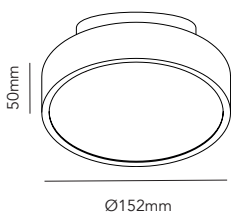

SHADOW

Design: Ronni Gol

* Rose gold for indoor use only

SHADOW 1

SHADOW 2

SHADOW - 2700/3000K

Design: Ronni Gol

LIGHT·POINT
C O P E N H A G E N

ART. NAME	SHADOW 1	SHADOW 2	
Art. no. white	270603	290615	-
Art. no. black	270604	290614	-
Art. no. rose gold	270605	290616	-
Art. no. titanium	270606	290617	-
EAN white	5711389706036	5711389906153	-
EAN black	5711389706043	5711389906146	-
EAN rose gold	5711389706050	5711389906160	-
EAN titanium	5711389706067	5711389906177	-
Material	Aluminium / Acrylic	Aluminium / Acrylic	-
Light source	Edison	Edison	-
Lifetime	50.000	50.000	-
Number of light sources	2	2	-
Electronical gear	N/A	N/A	-
Driver watt	N/A	N/A	-
Light source watt	3+7	13+4	-
System watt	10	17	-
Voltage	220-240V	220-240V	-
Dimmable	Leading/trailing Edge	Leading/trailing Edge	-
Lumen output	1100	1870	-
Lumen pr. watt	110	110	-
Flux	N/A	N/A	-
CCT (K)	2700/3000	2700/3000	-
RA/CRI	>90	>90	-
Mac Adam	6	6	-
Light distribution	Up/Down	Up/Down	-
Beam angle	N/A	N/A	-
Tilt angle	N/A	N/A	-
Cutout mm.	N/A	N/A	-
Rotation	N/A	N/A	-
Looping	Yes	N/A	-