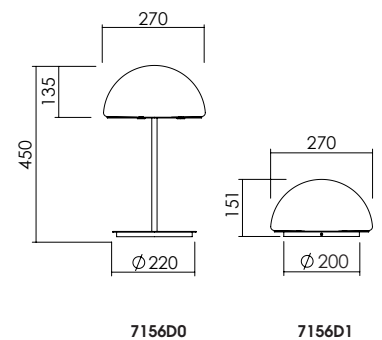

LUNA Table lamp

Table lamp with metal body and glass diffuser in semi-spheric shape.

Lampada da tavolo con corpo in metallo e diffusore semisferico in vetro.

LIGHT SOURCE | FONTE LUMINOSA

DIMENSIONS | DIMENSIONI

G9 max 5W LED

IP20

FINISHES | FINITURE

CODE | CODICE

Body | Corpo

Shade | Paralume

BL
Polished Copper
Rame Lucido

.00
Transparent glass
Vetro trasparente