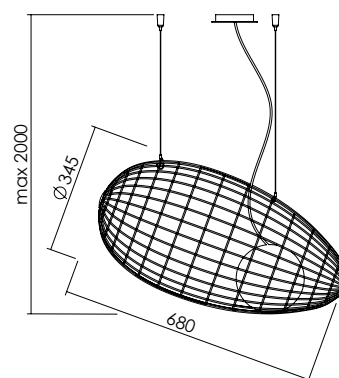

LIGHT SOURCE | FONTE LUMINOSA

DIMENSIONS | DIMENSIONI

7007A1 • E14 max 9W LED
7007A2 • E27 max 12W LED

IP20   

7007A1

7007A2

FINISHES | FINITURE

CODE | CODICE