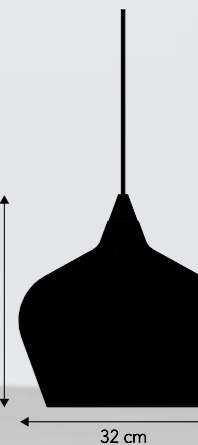

COHEN.

Designer: Toni Rie

PENDANT.

Metal pendant that is ideal for lighting up workspaces or highlighting the atmosphere wherever it is needed.

A charming dome that ends in a point of metal, COHEN's relaxed lines are matched by its powder-soft finish in a range of subdued hues.

COHEN was designed to be placed over a kitchen counter or dining table, but a ring of diminutive circular holes at its top cast a diffuse light upward to add to the ambiance of any room.

Materials:
Metal plated
Painted white inside

Cord:
250 cm fabric

Ceiling canopy:
ø11xH4 cm. Color as pendant.

Socket/bulb (not incl.)
ø16 cm: E14 max. 40W
ø25 cm: E27 max. 40W
ø32 cm: E27 max. 40W
Learn more about e.g. Kelvin, Lumen, Watt - see our homepage. Click [here](#).

Weight:
Pendant ø16 cm: 0.8 kg.
Pendant ø25 cm: 1 kg.
Pendant ø32 cm: 1.6 kg.

Box dimensions:
Pendant ø16 cm: 19x19x18 cm. 1 kg. gross
Pendant ø25 cm: 28x26x28 cm. 1.3 kg. gross
Pendant ø32 cm: 38x36x37 cm. 2.6 kg. gross

Assembly Instructions:
See and/or download [here](#).

High resolution images:
If you need high resolution images - see our images of this model [here](#).

Instagram ready images.
The correct format for Instagram images can be downloaded [here](#).