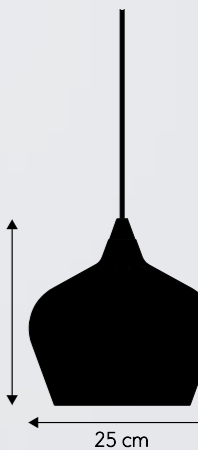

COHEN.

Designer: Toni Rie

PENDANT.

Metal pendant that is ideal for lighting up workspaces or highlighting the atmosphere wherever it is needed.

A charming dome that ends in a point of metal, COHEN's relaxed lines are matched by its powder-soft finish in a range of subdued hues.

COHEN was designed to be placed over a kitchen counter or dining table, but a ring of diminutive circular holes at its top cast a diffuse light upward to add to the ambiance of any room.

Materials:
Metal plated
Painted white inside

Cord:
250 cm fabric

Ceiling canopy:
ø11xH4 cm. Color as pendant.

Socket/bulb (not incl.)
ø16 cm: E14 max. 40W
ø25 cm: E27 max. 40W
ø32 cm: E27 max. 40W
Learn more about e.g. Kelvin, Lumen, Watt - see our homepage. Click [here](#).

Weight:
Pendant ø16 cm: 0.8 kg.
Pendant ø25 cm: 1 kg.
Pendant ø32 cm: 1.6 kg.

Box dimensions:
Pendant ø16 cm: 19x19x18 cm. 1 kg. gross
Pendant ø25 cm: 28x26x28 cm. 1.3 kg. gross
Pendant ø32 cm: 38x36x37 cm. 2.6 kg. gross

Assembly Instructions:
See and/or download [here](#).

High resolution images:
If you need high resolution images - see our images of this model [here](#).

Instagram ready images.
The correct format for Instagram images can be downloaded [here](#).