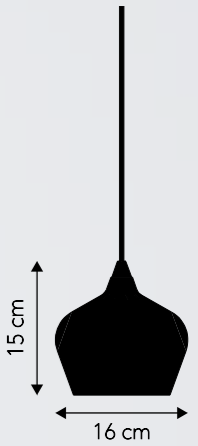

COHEN.

Designer: Toni Rie

PENDANT.

Metal pendant that is ideal for lighting up workspaces or highlighting the atmosphere wherever it is needed.

A charming dome that ends in a point of metal, COHEN's relaxed lines are matched by its powder-soft finish in a range of subdued hues.

COHEN was designed to be placed over a kitchen counter or dining table, but a ring of diminutive circular holes at its top cast a diffuse light upward to add to the ambiance of any room.

Materials:
Metal plated
Painted white inside

Cord:
250 cm fabric

Ceiling canopy:
ø11xH4 cm. Color as pendant.

Socket/bulb (not incl.)
ø16 cm: E14 max. 40W
ø25 cm: E27 max. 40W
ø32 cm: E27 max. 40W
Learn more about e.g. Kelvin, Lumen, Watt - see our homepage. Click [here](#).

Weight:
Pendant ø16 cm: 0.8 kg.
Pendant ø25 cm: 1 kg.
Pendant ø32 cm: 1.6 kg.

Box dimensions:
Pendant ø16 cm: 19x19x18 cm. 1 kg. gross
Pendant ø25 cm: 28x26x28 cm. 1.3 kg. gross
Pendant ø32 cm: 38x36x37 cm. 2.6 kg. gross

Assembly Instructions:
See and/or download [here](#).

High resolution images:
If you need high resolution images - see our images of this model [here](#).

Instagram ready images.
The correct format for Instagram images can be downloaded [here](#).