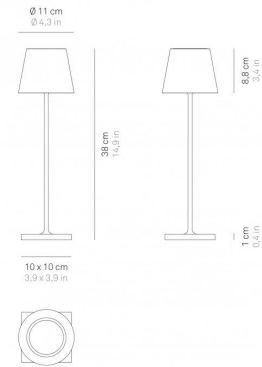

POLDINA

TABLE

zafferano

LAMPES A PORTER

LED dimmable

IP20 (body IP54)

Poldina pro is a battery-operated portable and rechargeable table lamp. It is equipped with: contact charging base and dimmer touch control. Version with metallic leaf finish for indoor use only. Contact charging base included

Available on request:

customized painting with RAL colours and logo pad-printing service (with minimum ordering quantities).

Accessories:

- Multi-contact charging base (max 6 pc) - LD0350RP
- Multi-socket USB charger (8xUSB) - LD0340RA
- Replacement battery pack BAT04703706701900

CODE	COLOR	
LD0340A3	Avio blue	
LD0340B3	White	
LD0340BFA	Silver leaf	
LD0340BFO	Gold leaf	
LD0340F3	Red	
LD0340G3	Sage green	
LD0340M3	Dark green	
LD0340N3	Dark grey	
LD0340P3	Pink	
LD0340R3	Rust	
LD0340RFR	Copper leaf	
LD0340S3	Sand	
LD0340X3	Bordeaux	

DIMENSIONS AND HOLES

Dimensions $\varnothing$ 11 - h 38 cm / $\varnothing$ 4,3 - h 15 in

ILLUMINOTECHNICAL SPECIFICATIONS

Source LED
Type SMD