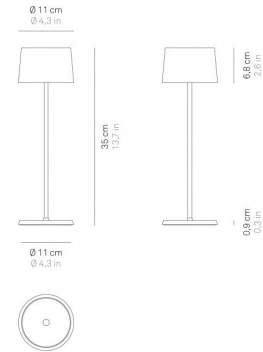

LED dimmable

IP65

Olivia pro is a battery-operated portable and rechargeable table lamp. It is equipped with: contact charging base, dimmer touch control and dimmer memory function which adjusts the light intensity and memorises the dimmer steps. Consequently, every time it is switched on, the light intensity will correspond to that previously set. The lamp is equipped also with a light colour temperature selection function, 2700 or 3000K (dynamic white).

Contact charging base - included.

Accessories:

- Multi-contact charging base (max 6 pc) - LD0870RP
- Multi-socket USB charger (8xUSB) - LD0340RA
- Replacement battery pack BAT04703706701900

CODE	COLOR	
LD0850B3	White	
LD0850BFA	Silver leaf	
LD0850BFO	Gold leaf	
LD0850N3	Dark grey	
LD0850R3	Rust	
LD0850RFR	Copper leaf	

DIMENSIONS AND HOLES

Dimensions	Ø 11 - h 35,5 cm / Ø 4,3 - h 14 in

ILLUMINOTECHNICAL SPECIFICATIONS

Source	LED
Type	SMD
Total Watt	2,2 W
Lumen lamp	144 - 150 lm
Colour temperature	2700 - 3000 K
CRI	>80
Lamp life	about 450 charges