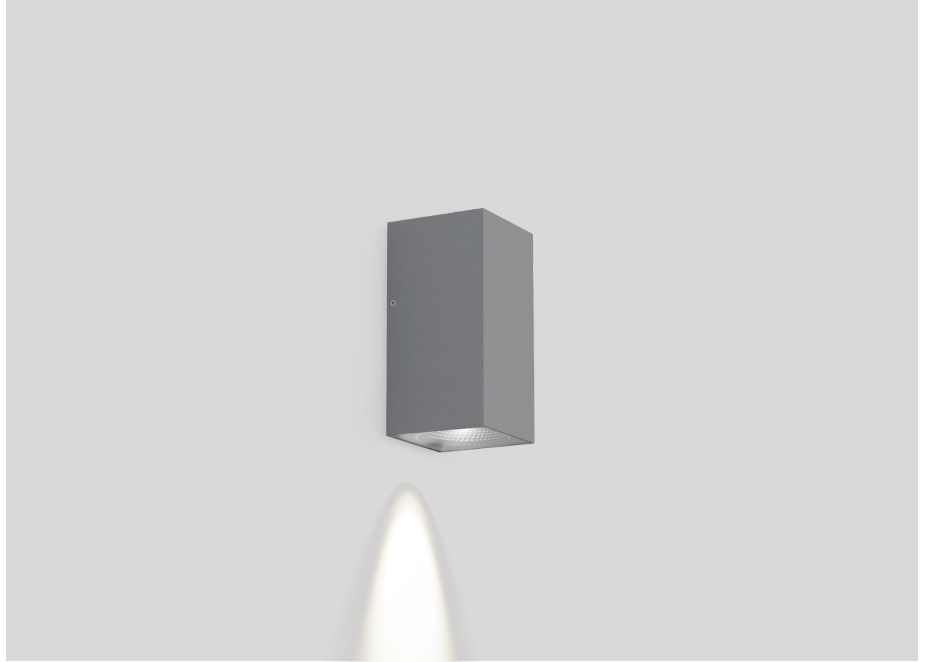

WEVER & DUCRÉ
LIGHTING

TRAIN NARROW 1.0

719143D4

Project

Type

Notes

Quantity

Date

GENERAL

Wall
Surface
Dark Grey Texture
IP65
Exterior
120 lm

LED

3000 K
CRI 80
L90 / 50000 h
3-step binning

OPTICAL

narrow up or narrow down
Beam angle 46°x5°

PHYSICAL

Length 48 mm
Width 48 mm
Height 84 mm
0.24 kg

ELECTRICAL

incl. power supply
220 - 240 V
Total connected power 6 W
PC1
Safety distance 0.3 m

IP65

LIGHT DISTRIBUTION

WEVER & DUCRÉ
LIGHTING

TRAIN NARROW 1.0

719143D4