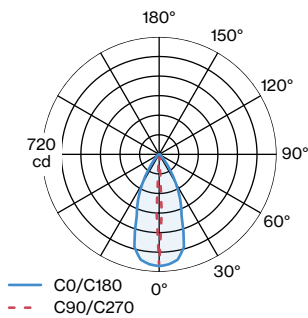

GENERAL

Wall
Surface
Dark Grey Texture
IP65
Exterior
120 lm

LED

3000 K
CRI 80
L90 / 50000 h
3-step binning

OPTICAL

narrow up or narrow down
Beam angle 46°x5°

PHYSICAL

Length 48 mm
Width 48 mm
Height 84 mm
0.24 kg

ELECTRICAL

incl. power supply
220 - 240 V
Total connected power 6 W
PC1
Safety distance 0.3 m

IP65

LIGHT DISTRIBUTION

WEVER & DUCRÉ
LIGHTING

TRAIN NARROW 1.0

719143D4