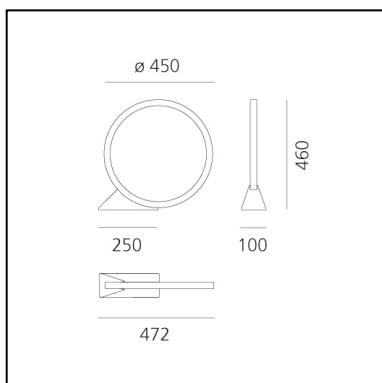

"O" 45 - Floor/Wall/Ceiling

Elemental

IP67  

LUMINAIRE

- Watt: **22W**
- Delivered lumens output: **859lm**
- CCT: **3000K**
- CRI: **90**

Notes

DESCRIPTION

"O" is an essential element that, when switched off, frames nature and suggests perspectives, an unobtrusive object in space that does not alter environmental balances. Its controlled and comfortable light emission can be adjusted with sensors and with the Artemide App to ensure focused operation, thus preventing waste and respecting the circadian cycles of all animal and plant species.

Introduced in 2018 both floor and suspended outdoor versions, it is a perfect lighting also for indoor use thanks to a cabled option that allows easy relocation. Also in this case the IP degree of protection is still suitable for outdoor use. Its lightness is not just formal: its thin aluminium profile is an element of its own, which can be moved wherever necessary, allowing multiple uses, and creating a pleasant ambiance anywhere with its soft, non-glaring light. "O" is developed in the original 90-cm diameter version, as well as in a smaller, 45-cm and bigger 150-cm versions featuring all the characteristics of the original one. "O" is thus a comprehensive family of elements creating dynamic lightscapes.

DIMENSIONS

- Length: **cm 47.2**
- Height: **cm 46**
- Diameter: **cm 45**
- Base Length: **cm 24.7**
- Base Width: **cm 10**