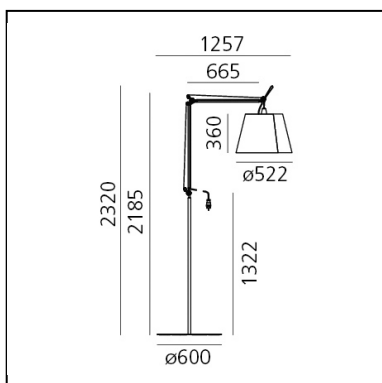

Tolomeo Paralume Outdoor Floor - Body Lamp

Michele De Lucchi
Giancarlo Fassina

IP44 

LUMINAIRE

- Watt: **20W**
- Lichtstrom (lm): **815lm**
- CCT: **3000K**
- Efficiency: **47%**
- Efficacy: **40.75lm/W**
- CRI: **80**

Anmerkungen

Complete lamp consists of body lamp + accessories

BESCHREIBUNG

"The Tolomeo family is expanded to include a new outdoor product. The light source is enclosed in a diffusing cap fitted inside a transparent IP65 plastic unit that recalls old lampposts, in use when light was produced from oil. The structural elements of Tolomeo were strengthened and consolidated to resist to the increased stress. The family is also enriched with a shade to adapt the lamp for use on terraces or in domestic outdoor locations." Michele De Lucchi
Once again Tolomeo is a testimonial of the uniqueness of Artemide: its design competence, technology, and care for man and the planet are simply conveyed through a product that, after 30 years, can still illuminate the future with the same impact. The iconic lamp comes in the floor, suspension, and hook version, with materials and finishes ideal for outdoor use. The family is now a more comprehensive system, capable to address indoor and outdoor, public and private needs. Tolomeo Mega Outdoor is produced in the larger size (diffuser diameter: 50 cm) to adjust to the perceptive proportions of broader and open spaces. The diffuser is coated with the Thuia fabric by Paola Lenti, a durable and washable plastic material that looks like natural jute. However, Tolomeo Mega Outdoor is designed for use without a diffuser, with the exposed opal glass diffusing unit covering the source and ensuring IP protection: in this version it looks like a traditional lamppost.

DIMENSION

- Breite: **cm 52**
- Durchmesser Fuß: **cm 60**
- Max Erweiterungslänge: **cm 2.3**

INKLUSIVE LICHTQUELLEN

- Kategorie: **Led**
- Anzahl: **1**
- Watt: **20 W**
- Lichtstrom (lm): **1865 lm**
- Farbtemperatur(K): **3000 K**
- CRI: **80**