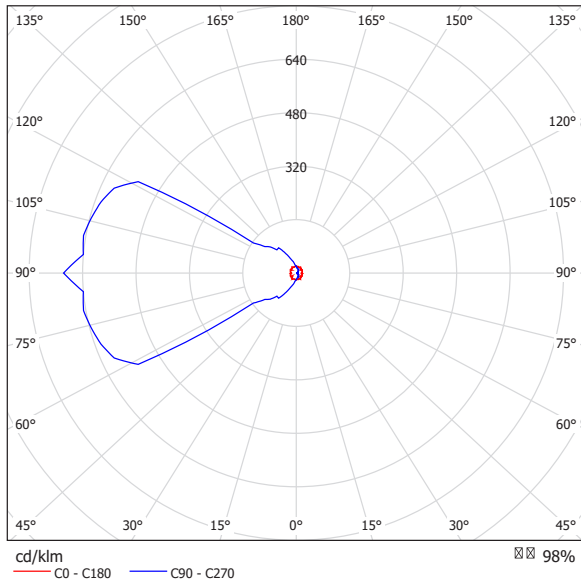

Finiture / Finishes

Struttura / Structure

Vetro / Glass

Rosoni / Canopies

Fotometrie / Photometric Data

Large