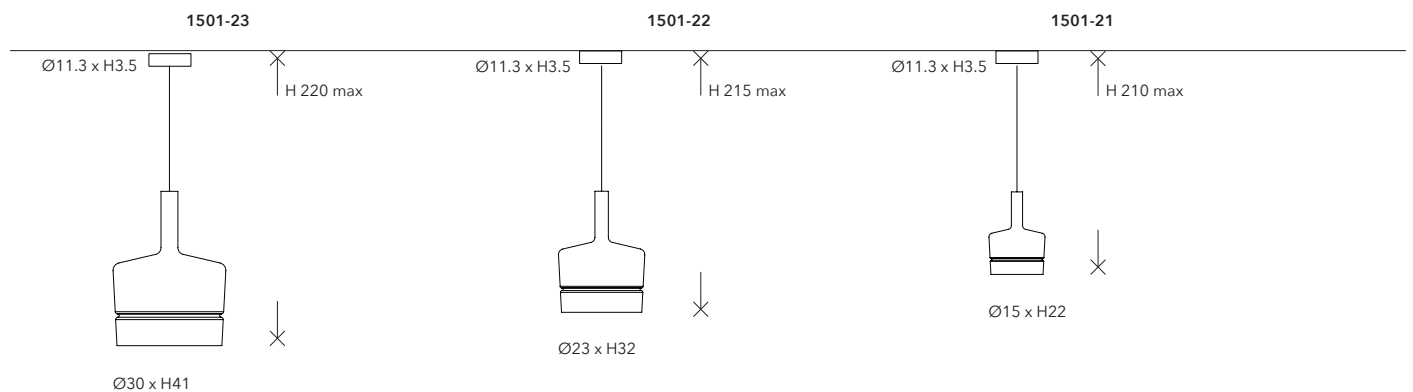

TECHNICAL SHEET

1501-23 LARGE

Mounting: Sospensione / Suspension

Environment: Indoor - IP20

Materials: Cemento - Vetro / Concrete - Glass

Voltage: 230V 50/60Hz

Source: 20W LED integrated - 3000K - CRI=90

Lumen: 780 lm

Dimming: Dimmerabile taglio di fase / Dimmable phase cut

1501-22 MEDIUM

Mounting: Sospensione / Suspension

Environment: Indoor - IP20

Materials: Cemento - Vetro / Concrete - Glass

Voltage: 230V 50/60Hz

Source: 15W LED integrated - 3000K - CRI=90

Lumen: 570 lm

Dimming: Dimmerabile taglio di fase / Dimmable phase cut

1501-21 SMALL

Mounting: Sospensione / Suspension

Environment: Indoor - IP20

Materials: Cemento - Vetro / Concrete - Glass

Voltage: 230V 50/60Hz

Source: 8W LED integrated - 3000K - CRI=90

Lumen: 350 lm

Dimming: Dimmerabile taglio di fase / Dimmable phase cut

Rosoni / Canopies

0811-92 CANOPY TYPE A

Mounting: A soffitto / Ceiling

Environment: Indoor - IP20

Materials: Metallo / Metal

Dimming: on-off / dimmable DALI

0811-93 CANOPY TYPE A RECESSED

Mounting: Incasso / Recessed

Environment: Indoor - IP20

Materials: Metallo / Metal