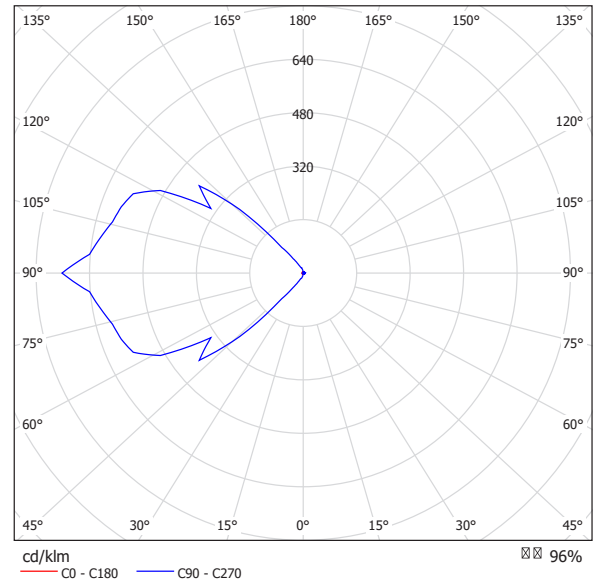

Medium

NOTE:

Tutti i corpi illuminanti possono essere venduti esclusivamente con i rosioni singoli o con le piastre multiple.
Vale altresì il viceversa: rosioni e piastre multiple non possono essere venduti separatamente dai pendenti.
Tutti gli apparecchi sono testati e garantiti nella loro interezza: pendente + rosone oppure pendente/i + piastra multipla.
Qualsiasi installazione non autorizzata non viene giudicata conforme.

All luminaires can only be sold with the single rosettes or with the multiple plates.
The reverse is also true: rosettes and multiple plates cannot be sold separately from pendants.
All fixture are tested and guaranteed in their entirety: pendant + rosette or pendant(s) + multiplate.
Any unauthorized installation will not be deemed compliant.