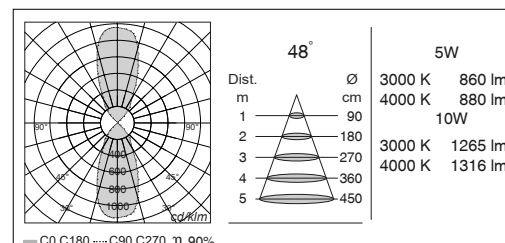

This luminaire contains built-in LED lamps.

The lamps cannot be changed in the luminaire.

LED

A++
A+
A
C
D
E

NEXOLUCE 874/2012

MAIN CODE CODICE BASE	RELEASE EDIZIONE	LIGHT COLOR COLORE LUCE	WATT WATT	OPTIC OTTICA	CONTROL CONTROLLO	FRAME COLOR COLORE
2643	.1	B 3000K	.10 10W (5W UP + 5W DOWN)	.D 20°	1 ON/OFF	.C DARK GREY / ANTRACITE
		C 4000K	.20 20W (10W UP + 10W DOWN)	.F 30°		
		* others on request / altri su richiesta		.I 48°		
				BZ 86°		
				* others combination on request / altre combinazioni su richiesta		

CODE EXAMPLE : Projector with warm white light color at 3000K, 10W, 20° optic, ON/OFF control, frame dark grey color 2643.1B.10.D1.C

ESEMPIO DI CODIFICA : Proiettore con luce calda a 3000K, 10W, ottica 20°, controllo ON/OFF, colore antracite 2643.1B.10.D1.C

NEXO LUCE (Factory)
Strada Mirabella, 10
46040 Cavriana (MN), ITALY
T +39 0376 771513 F +39 0376 772235
sales@nexoluce.com www.nexoluce.com

Made in Italy