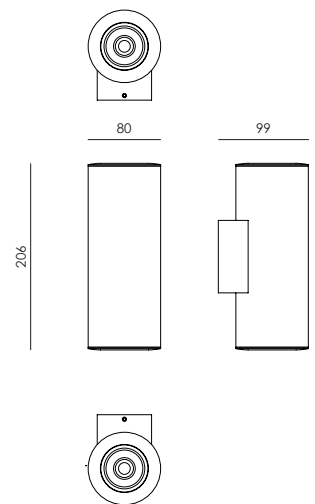

IP65      **EAC**

Lamp / Lampada	Input / Alimentazione	Power / Potenza	Color Tolerance/ Tolleranza Cromatica
1+1 LED COB CREE	220/240V 50/60Hz	10 / 20 W	2-SDCM / 3-SDCM

NEXO LUCE (Factory)
 Strada Mirabella, 10
 46040 Cavriana (MN), ITALY
 T +39 0376 771513 F +39 0376 772235
 sales@nexoluce.com www.nexoluce.com

Made in Italy

This luminaire contains built-in LED lamps.

The lamps cannot be changed in the luminaire.

LED

A++
A+
A
C
D
E

NEXOLUCE 874/2012

MAIN CODE CODICE BASE	RELEASE EDIZIONE	LIGHT COLOR COLORE LUCE	WATT WATT	OPTIC OTTICA	CONTROL CONTROLLO	FRAME COLOR COLORE
2643	.1	B 3000K	.10 10W (5W UP + 5W DOWN)	.D 20°	1 ON/OFF	.C DARK GREY / ANTRACITE
		C 4000K	.20 20W (10W UP + 10W DOWN)	.F 30°		
		* others on request / altri su richiesta		.I 48°		
				BZ 86°		
				* others combination on request / altre combinazioni su richiesta		

CODE EXAMPLE : Projector with warm white light color at 3000K, 10W, 20° optic, ON/OFF control, frame dark grey color 2643.1B.10.D1.C

ESEMPIO DI CODIFICA : Proiettore con luce calda a 3000K, 10W, ottica 20°, controllo ON/OFF, colore antracite 2643.1B.10.D1.C