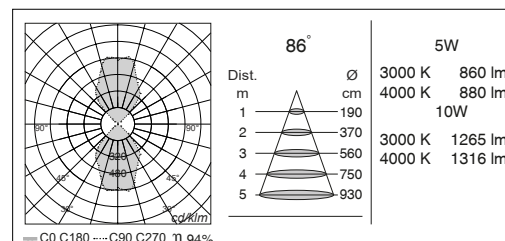

This luminaire contains built-in LED lamps.

The lamps cannot be changed in the luminaire.

LED

A++
A+
A
C
D
E

NEXOLUCE 874/2012

MAIN CODE CODICE BASE	RELEASE EDIZIONE	LIGHT COLOR COLORE LUCE	WATT WATT	OPTIC OTTICA	CONTROL CONTROLLO	FRAME COLOR COLORE
2643	.1	B 3000K	.10 10W (5W UP + 5W DOWN)	.D 20°	1 ON/OFF	.C DARK GREY / ANTRACITE
		C 4000K	.20 20W (10W UP + 10W DOWN)	.F 30°		
		* others on request / altri su richiesta		.I 48°		
				BZ 86°		
				* others combination on request / altre combinazioni su richiesta		

CODE EXAMPLE : Projector with warm white light color at 3000K, 10W, 20° optic, ON/OFF control, frame dark grey color 2643.1B.10.D1.C

ESEMPIO DI CODIFICA : Proiettore con luce calda a 3000K, 10W, ottica 20°, controllo ON/OFF, colore antracite 2643.1B.10.D1.C

NEXO LUCE (Factory)
Strada Mirabella, 10
46040 Cavriana (MN), ITALY
T +39 0376 771513 F +39 0376 772235
sales@nexoluce.com www.nexoluce.com

Made in Italy