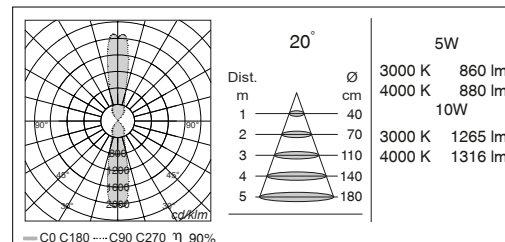

This luminaire contains built-in LED lamps.

The lamps cannot be changed in the luminaire.

LED

A++
A+
A
C
D
E

NEXOLUCE 874/2012

MAIN CODE CODICE BASE	RELEASE EDIZIONE	LIGHT COLOR COLORE LUCE	WATT WATT	OPTIC OTTICA	CONTROL CONTROLLO	FRAME COLOR COLORE
2643	.1	B 3000K	.10 10W (5W UP + 5W DOWN)	.D 20°	1 ON/OFF	.C DARK GREY / ANTRACITE
		C 4000K	.20 20W (10W UP + 10W DOWN)	.F 30°		
		* others on request / altri su richiesta		.I 48°		
				BZ 86°		
				* others combination on request / altre combinazioni su richiesta		

CODE EXAMPLE : Projector with warm white light color at 3000K, 10W, 20° optic, ON/OFF control, frame dark grey color 2643.1B.10.D1.C

ESEMPIO DI CODIFICA : Proiettore con luce calda a 3000K, 10W, ottica 20°, controllo ON/OFF, colore antracite 2643.1B.10.D1.C

NEXO LUCE (Factory)
Strada Mirabella, 10
46040 Cavriana (MN), ITALY
T +39 0376 771513 F +39 0376 772235
sales@nexoluce.com www.nexoluce.com

Made in Italy