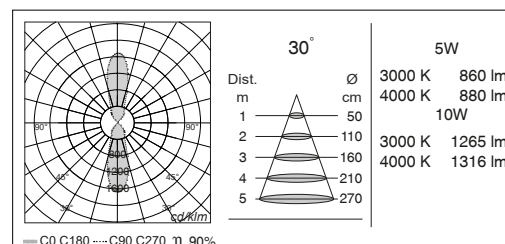

This luminaire contains built-in LED lamps.

The lamps cannot be changed in the luminaire.

LED

A++
A+
A
C
D
E

NEXOLUCE 874/2012

MAIN CODE CODICE BASE	RELEASE EDIZIONE	LIGHT COLOR COLORE LUCE	WATT WATT	OPTIC OTTICA	CONTROL CONTROLLO	FRAME COLOR COLORE
2643	.1	B 3000K	.10 10W (5W UP + 5W DOWN)	.D 20°	1 ON/OFF	.C DARK GREY / ANTRACITE
		C 4000K	.20 20W (10W UP + 10W DOWN)	.F 30°		
		* others on request / altri su richiesta		.I 48°		
				BZ 86°		
				* others combination on request / altre combinazioni su richiesta		

CODE EXAMPLE : Projector with warm white light color at 3000K, 10W, 20° optic, ON/OFF control, frame dark grey color 2643.1B.10.D1.C

ESEMPIO DI CODIFICA : Proiettore con luce calda a 3000K, 10W, ottica 20°, controllo ON/OFF, colore antracite 2643.1B.10.D1.C

NEXO LUCE (Factory)
Strada Mirabella, 10
46040 Cavriana (MN), ITALY
T +39 0376 771513 F +39 0376 772235
sales@nexoluce.com www.nexoluce.com

Made in Italy