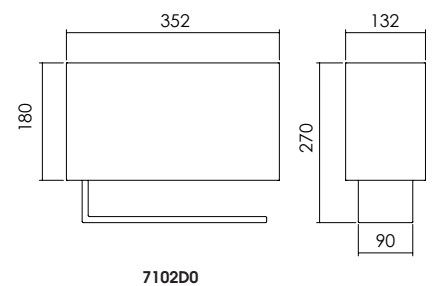

DIMENSIONS | DIMENSIONI

E27 max 9W LED

IP20  

FINISHES | FINITURE

CODE | CODICE

Body | Corpo

Shade | Paralume

MAIN CODE CODICE BASE	SHAPE FORMA	VARIABLE VARIANTE	SHADE PARALUME	COLOR COLORE
7102	D0	.000	.1A	.J