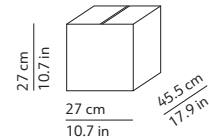

CODES AND DIMENSIONS / CODICI E DIMENSIONI

K400335

PACKAGING / IMBALLO

Diffusers
Volume: 0.033 m³ / 1.171 ft³
Gross weight: 3.20 kg / 7.04 lbs

Structure
Volume: 0.033 m³ / 1.171 ft³
Gross weight: 3.82 kg / 8.40 lbs