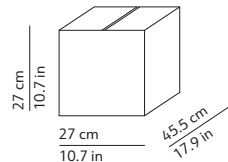

CODES AND DIMENSIONS / CODICI E DIMENSIONI

K400335

PACKAGING / IMBALLO

Diffusers
Volume: 0.033 m³ / 1.171 ft³
Gross weight: 3.20 kg / 7.04 lbs

Structure
Volume: 0.033 m³ / 1.171 ft³
Gross weight: 3.82 kg / 8.40 lbs