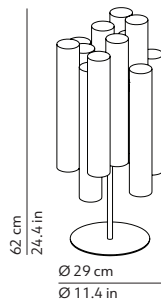

CODES AND DIMENSIONS / CODICI E DIMENSIONI

K400335

PACKAGING / IMBALLO

Diffusers
Volume: 0.033 m³ / 1.171 ft³
Gross weight: 3.20 kg / 7.04 lbs

Structure
Volume: 0.033 m³ / 1.171 ft³
Gross weight: 3.82 kg / 8.40 lbs