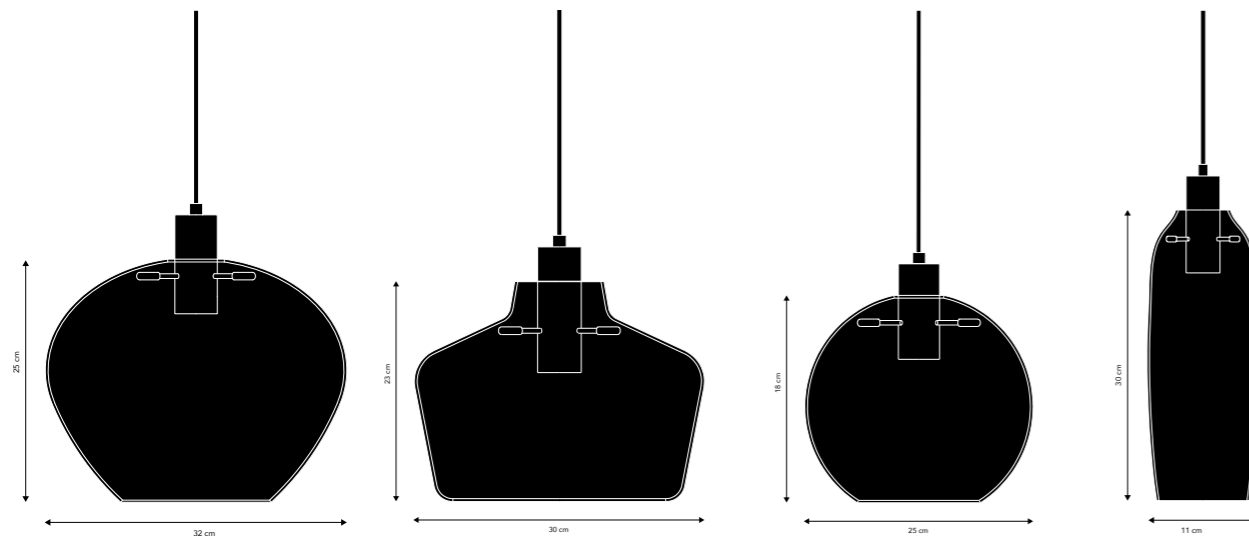

<< Back to contents

KYOTO

Designer: Toni Rie

Glass pendant. Electro plated glass.

The name is inspired by the Japanese city. The Imperial capital of Japan for centuries, today Kyoto embraces the design-conscious nation's taste for stylish and refined design in the same spirit that has made Denmark and Scandinavian design famous.

The Kyoto lamp features several integral contrasts. The shade is coated with a very thin layer of metal using an advanced electro galvanization process. The metallic inner layer results in an exclusive, semi-transparent glass shade that reflects the light and catches the eye, while providing a soft glimpse of the bulb inside.

The Kyoto pendant is ideal in groups hanging over a dining table; but the pendant is also super elegant alone. Used together in a group, for instance over the dining table, they create a distinctive and bold look that plays with their different shapes.

Cord:
300 cm black fabric

Ceiling canopy:
ø12.5xH2.5 cm. Black.

Socket/bulb (not incl.)
Pendant ø11 cm: E14 max. 25W
Pendant ø25 + ø30 + ø32 cm: E27 max. 25W
Learn more about e.g. Kelvin, Lumen, Watt - see our homepage. Click [here](#).

Recommended bulb:
Pendant ø25 + ø30 + ø32 cm: E27 max. 25W: art.no. 110138. Globe De Lux Gold LED E27 2W (Energy class A+)
Pendant ø11 cm: E14 max. 25W: art.no. 114484. Mini Edison (gold) LED E14 1.5W (Energy class A+)

Assembly Instructions:
Pendant ø11 cm: See and/or download [here](#).
Pendant ø25 cm: See and/or download [here](#).
Pendant ø30 cm: See and/or download [here](#).
Pendant ø32 cm: See and/or download [here](#).

Weight:
Pendant ø11 cm: 0.9 kg.
Pendant ø25 cm: 1.2 kg.
Pendant ø30 cm: 1.3 kg.
Pendant ø32 cm: 1.7 kg.