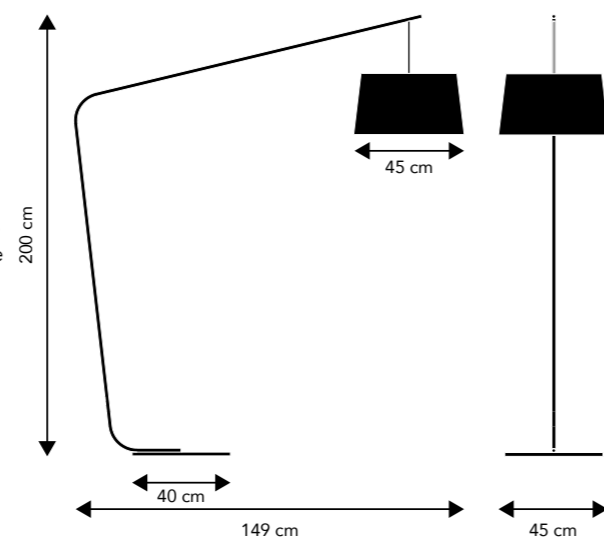

LOBBY

Designer: Toni Rie

Lounge floor lamp.

The elegant LOBBY is a floor lamp that will have no trouble bringing light to, for instance, a coffee table in a cosy corner of your living room.

If you do not like the idea of drilling a hole for a pendant above your coffee table, LOBBY is an elegant – simpler and much more versatile – solution.

From the black base, a long, arm reaches two metres upwards and 149 cm into the room. The arm lifts a black fabric shade across the room's seating area and into the centre of the sofa corner.

The LOBBY floor lamp stands solidly wherever you set it – thanks to the weight of the lamp's base. LOBBY is available in matt black and comes with a black textile cord with a practical foot switch.

Cord:
245 cm black fabric

On/off:
Foot switch on cord

Socket/bulb (not incl.):
E27 max 60W
Learn more about e.g. Kelvin, Lumen, Watt - see our homepage. Click [here](#).

Weight:
8.6 kg.

Box dimensions:
Body: 38x161x10 cm. 4 kg. gross.
Shade: 49x30x49 cm. 2.1 kg. gross.
Base: 47x7x46 cm. 5.5 kg. gross

Assembly Instructions:
See and/or download [here](#).

High resolution images:
If you need high resolution images - see our images of this model [here](#).

Instagram ready images.
The correct format for Instagram images can be downloaded [here](#).

Body matt black:: art.no. 108027
Shade black: art.no. 108030
Base matt black: art.no. 108035