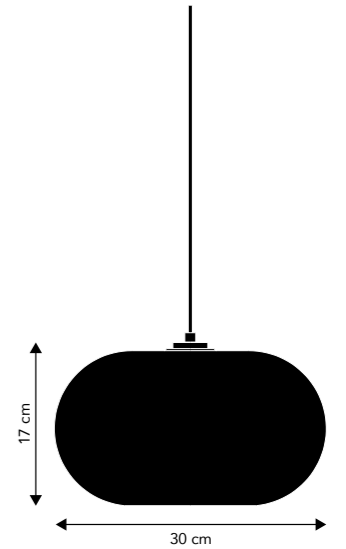

KOBE is made of mouth-blown glass and has a diameter of 30 cm. Hang KOBE alone over the kitchen island or dining table - or in a cluster in the corner of the living room

Cord:
250 cm black fabric

Ceiling canopy:
ø11.5xH3 cm. Black.

Socket/bulb (not incl.)
E27 max. 60W
Learn more about e.g. Kelvin, Lumen, Watt - see our homepage. Click [here](#).

Recommended bulb:
Art.no. 110138: Globe De Lux E27 LED 2W (Energy class A+)

Weight:
1.6 kg.

Box dimensions:
33x25x33 cm
2.6 kg. gross

Assembly Instructions:
See and/or download [here](#).

High resolution images:
If you need high resolution images - see our images of this model [here](#).

Instagram ready images.
The correct format for Instagram images can be downloaded [here](#).