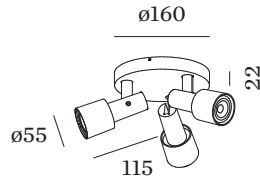

PHYSICAL

Diameter 55 mm
 Height 115 mm
 0.74 kg
 Tilt min 90°
 Tilt max 90°
 Rotation 330°

ELECTRICAL

100 - 240 V
 PC1
 Safety distance 0.3 m

^a RAL Palette colors may deviate slightly due to production conditions.