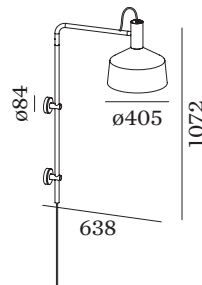

WEVER & DUCRÉ
LIGHTING

ROOMOR WALL 4.0

339520BB3

Project _____

Type _____

Notes _____

Quantity _____

Date _____

GENERAL

Wall _____

Surface _____

Jet Black _____

Mounting Jet Black _____

Shade Jet Black _____

IP20 _____

Interior _____

9005^a _____

LED

Lamp PAR16 _____

PAR16 _____

Socket GU10 _____

max. 15 W _____

OPTICAL

Shade 3.0 _____

PHYSICAL

Diameter 405 mm _____

Height 1220 mm _____

1.3 kg _____

_____ cable plug with floor switch

Tilt min 45° _____

Tilt max 45° _____

Rotation 30° _____

ELECTRICAL

100 - 240 V _____

PC1 _____

^a RAL Palette colors may deviate slightly due to production conditions.