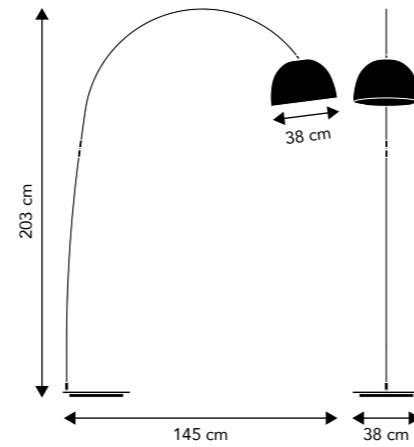

The elegant Lucca is a floor lamp that will have no trouble bringing light to, for instance, a coffee table in a cosy corner of your living room.

If you do not like the idea of drilling a hole for a pendant above your coffee table, Lucca is an elegant – simpler and much more versatile – solution.

From the discrete base, a long, bouncy arm reaches two metres upwards and 140 cm into the room. The arm lifts a minimalistic, semi-circular shade across the room's seating area and into the centre of the sofa corner. The matt black shade also has a tilting joint to angle the light in several directions.

Despite its minimal footprint, the Lucca Floor Lamp stands solidly wherever you set it – thanks to the weight of the lamp's base. Lucca is available in matt black and comes with a black textile cord with a practical foot switch.

Cord:
300 cm black fabric

On/off:
Foot switch on cord

Socket/bulb (not incl.):
E27 max 25W
Learn more about e.g. Kelvin, Lumen, Watt - see our homepage. Click [here](#).

Weight:
12.0 kg.

Box dimensions:
Body: 132x53x8.6 cm. 3.4 kg. gross
Shade: 40x39x28.5 cm. 2.2 kg. gross
Base: 43x43x8.5 cm. 11.0 kg. gross

Assembly Instructions:
See and/or download [here](#).

Press release:
Please feel free to use our press release. Click [here](#).

High resolution images:
If you need high resolution images - see our images of this model [here](#).

Instagram ready images:
The correct format for Instagram images can be downloaded [here](#).

Body matt black: art.no. 108091
Shade matt black: art.no. 108092
Base matt black: art.no. 108093