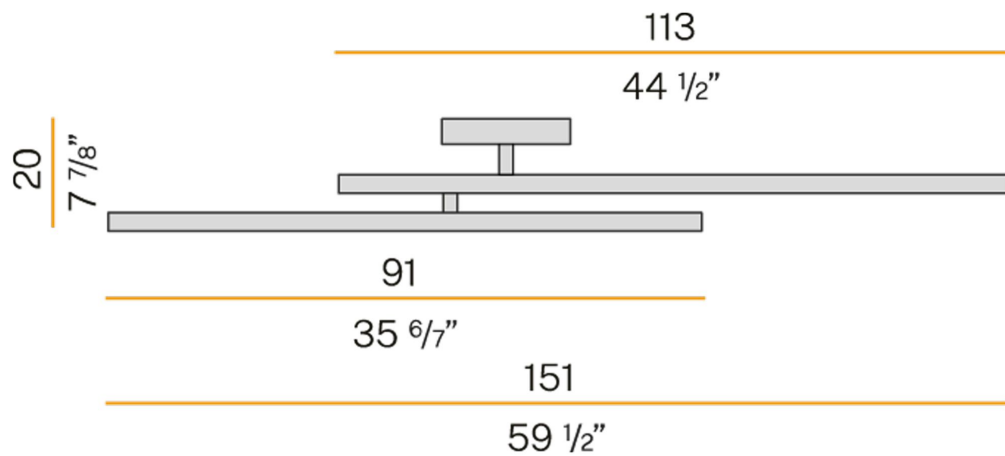

PANZERI

CARMEN

220-240V AC ON-OFF

P06401.002.0401

Ceiling or wall lighting fixture for interiors, with indirect light emission. Pickled sheet metal ceiling/wall bracket in polyacrylic paint. Pickled sheet metal wall plate in polyacrylic paint. Turned steel joints in polyacrylic paint. Structure with adjustable arms in pickled sheet metal in white or black polyacrylic paint. Aluminium dissipation plates in polyacrylic paint. Modelled polycarbonate screens with transparent finish.

Data sheet

CODE	P06401.002.0401
SYSTEM POWER CONSUMPTION	28,5W
EFFICACY	89.96lm/W
LIGHT SOURCE	LED
LIGHT SOURCE LIFETIME	L80 (B20) 80.000h
COLOUR TEMPERATURE	3000K Ra>90
LIGHT DISTRIBUTION	Diffused
POWER SUPPLY	220-240V AC
FREQUENCY	50/60Hz
ELECTRICAL CONFIGURATION	ON-OFF
DRIVER	Integrated Included
NOMINAL LUMINOUS FLUX	3420lm
LUMEN OUTPUT	2519lm
EFFICIENCY	73.655%
WEIGHT	4,1350Kg
PROTECTION DEGREE	IP20
COLOUR TOLLERANCES	SDCM 3
PACKING DIMENSIONS (CM)	19 x 139 x 31

White

Technical drawing

Polar pattern

cd/klm
— C0 - C180 — C90 - C270

$\eta = 100\%$