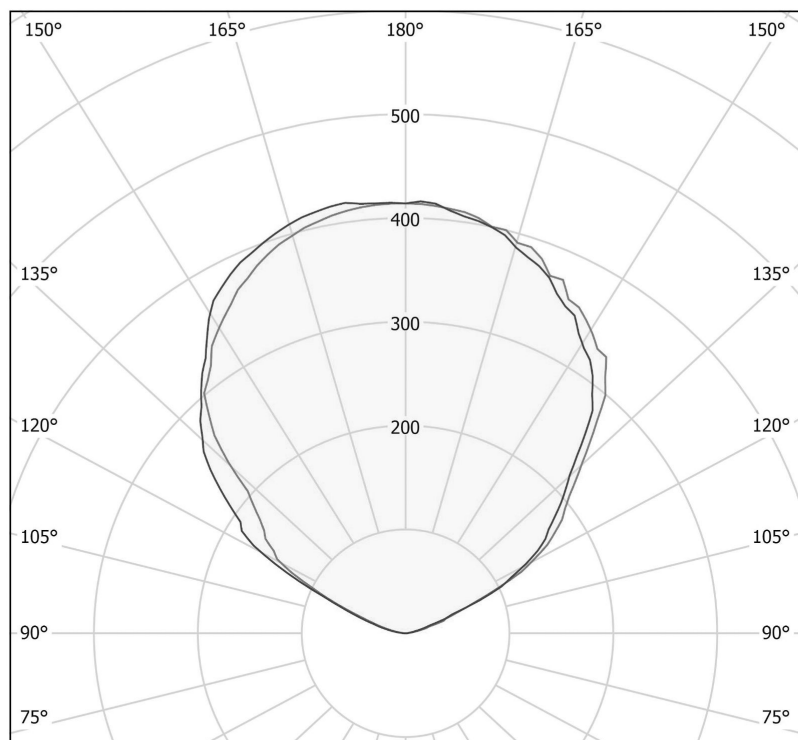

Data sheet

CODE	P06401.002.0401
SYSTEM POWER CONSUMPTION	28,5W
EFFICACY	89.96lm/W
LIGHT SOURCE	LED
LIGHT SOURCE LIFETIME	L80 (B20) 80.000h
COLOUR TEMPERATURE	3000K Ra>90
LIGHT DISTRIBUTION	Diffused
POWER SUPPLY	220-240V AC
FREQUENCY	50/60Hz
ELECTRICAL CONFIGURATION	ON-OFF
DRIVER	Integrated Included
NOMINAL LUMINOUS FLUX	3420lm
LUMEN OUTPUT	2519lm
EFFICIENCY	73.655%
WEIGHT	4,1350Kg
PROTECTION DEGREE	IP20
COLOUR TOLLERANCES	SDCM 3
PACKING DIMENSIONS (CM)	19 x 139 x 31

White

Technical drawing

Polar pattern

cd/klm
— C0 - C180 — C90 - C270

$\eta = 100\%$