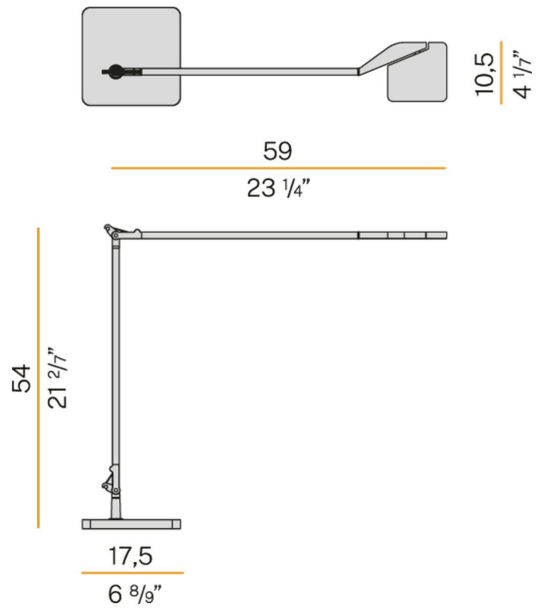

Data sheet

CODE	C07730.000.0409
SYSTEM POWER CONSUMPTION	10W
EFFICACY	52.6lm/W
LIGHT SOURCE	LED
LIGHT SOURCE LIFETIME	L90 (B10) 50.000h
COLOUR TEMPERATURE	3000K Ra>90
LIGHT DISTRIBUTION	Adjustable
POWER SUPPLY	220-240V AC
FREQUENCY	50/60Hz
ELECTRICAL CONFIGURATION	Dimmable (Step DIM)
DRIVER	Integrated Included
NOMINAL LUMINOUS FLUX	600lm
LUMEN OUTPUT	526lm
EFFICIENCY	87.667%
WEIGHT	4,2050Kg
PROTECTION DEGREE	IP40
COLOUR TOLLERANCES	SDCM 3
PACKING DIMENSIONS (CM)	0 x 0 x 0

Titanium

Technical drawing

Polar pattern