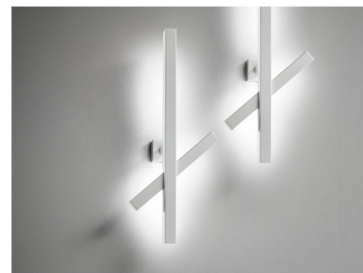

PANZERI

CARMENCITA

220-240V AC ON-OFF

A06401.000.0401

Wall lighting fixture for interiors, with indirect light emission. Galvanized sheet metal wall bracket. Pickled sheet metal wall plate in polyacrylic paint. Turned steel joint in polyacrylic paint. Pickled sheet metal adjustable structure in white or black polyacrylic paint. Aluminium dissipation plates in polyacrylic paint. Modelled polycarbonate screens with transparent finish.

White

Technical drawing

Polar pattern