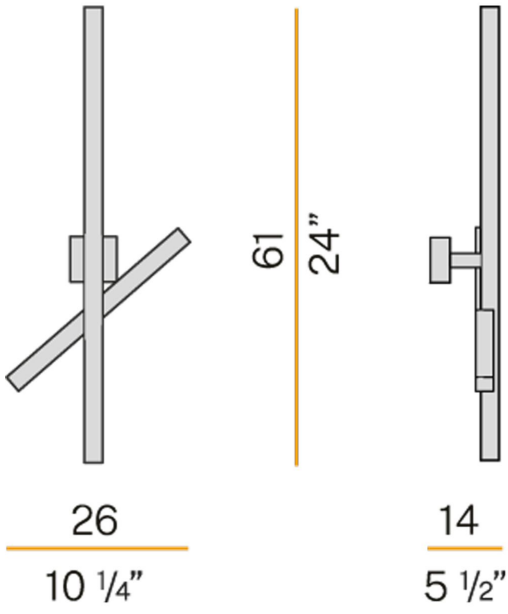

PANZERI

CARMENCITA

220-240V AC ON-OFF

A06401.000.0401

Wall lighting fixture for interiors, with indirect light emission. Galvanized sheet metal wall bracket. Pickled sheet metal wall plate in polyacrylic paint. Turned steel joint in polyacrylic paint. Pickled sheet metal adjustable structure in white or black polyacrylic paint. Aluminium dissipation plates in polyacrylic paint. Modelled polycarbonate screens with transparent finish.

Data sheet

| | |
|--------------------------|---------------------|
| CODE | A06401.000.0401 |
| SYSTEM POWER CONSUMPTION | 13W |
| EFFICACY | 78.85lm/W |
| LIGHT SOURCE | LED |
| LIGHT SOURCE LIFETIME | L80 (B20) 80.000h |
| COLOUR TEMPERATURE | 3000K Ra>90 |
| LIGHT DISTRIBUTION | Diffused |
| POWER SUPPLY | 220-240V AC |
| FREQUENCY | 50/60Hz |
| ELECTRICAL CONFIGURATION | ON-OFF |
| DRIVER | Integrated Included |
| NOMINAL LUMINOUS FLUX | 1425lm |
| LUMEN OUTPUT | 1025lm |
| EFFICIENCY | 71.93% |
| WEIGHT | 1,7900Kg |
| PROTECTION DEGREE | IP20 |
| COLOUR TOLLERANCES | SDCM 3 |
| PACKING DIMENSIONS (CM) | 22 x 63 x 32 |

White

Technical drawing

Polar pattern