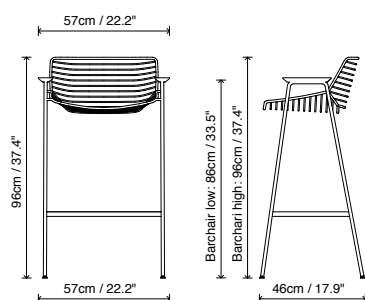

Product measurements

Finishes

steel parts
black / white
powdercoated

steel parts
matt white
powdercoated

acacia