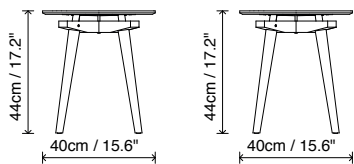

REX KRALJ

CC STOOL

Stool, designer Studio Rex Kralj, 2017

Weights and volumes

Product weight (kg)	3,3
Nett. weight product including packaging (kg)	4
Nett. Size packaging (cm) (d x w x h)	42 x 42 x 46

Product weight (lb)	7,3
Nett. weight product including packaging (lb)	8,8
Nett. Size packaging (inches) (w x d x h)	16,5 x 16,5 x 18,1

Material oak or walnut plywood seat & solid oak or walnut frame

Product measurements

Finishes

natural oak

natural walnut

black oak