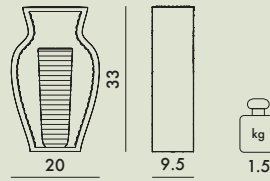

I SHINE, U SHINE 2013

Design Eugeni Quitllet

1215

1218

MATERIAL

Transparent or coloured PMMA mass-dyed

TRANSPARENT

1215	1	1.8	0.014	39X25X15
1218	1	1.3	0.013	33X19X20