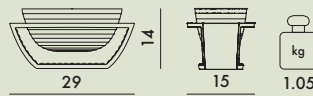

I SHINE, U SHINE 2013

Design Eugeni Quitllet

1215

1218

MATERIAL

Transparent or coloured PMMA mass-dyed

TRANSPARENT

1215	1	1.8	0.014	39X25X15
1218	1	1.3	0.013	33X19X20