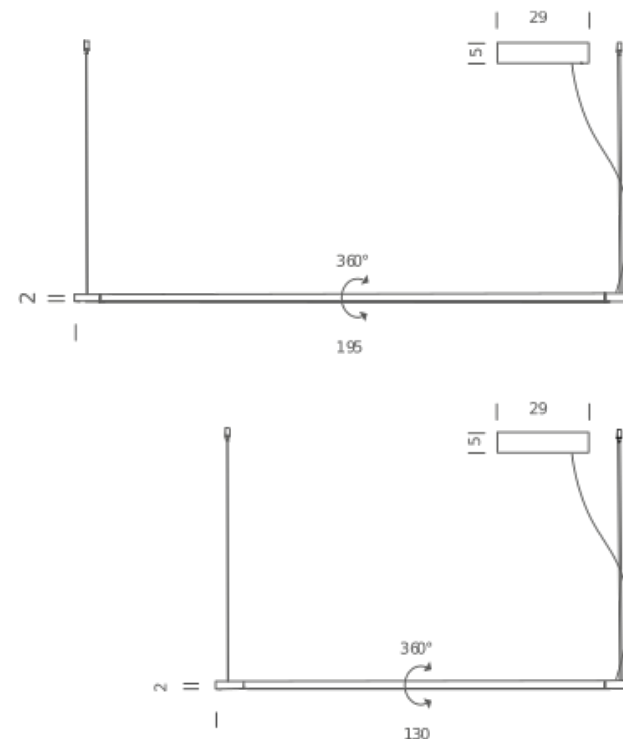

LAMPING

Source	linear LED
Total power	33W
Emission	diffused orientable 360°
Switching	dimnable 1-10V
Tension	110/240V
Color temperature	2700K
Luminous flux	1765lm
Typ cri	80
Energy class	A+
Materials	Aluminium + PC + ABS
Notes	metal cable length 3m, electric cable length max 3m, orientable 360°, DALI version on request

Codes

LIN LW2 5E
LIN LN2 5E

Structure

white
black

PACKAGE

Package 01 Dimension: 65x18x23 cm / Gross weight: 2,5 kg
Package 02 Dimension: 175x5x5 cm / Gross weight: 1 kg

Certificazioni

L200 - 3000K

LAMPING

Source	linear LED
Total power	33W
Emission	diffused orientable 360°
Switching	dimnable 1-10V
Tension	110/240V
Color temperature	3000K
Luminous flux	1765lm
Typ cri	80
Energy class	A+
Materials	Aluminium + PC + ABS
Notes	metal cable length 3m, electric cable length max 3m, orientable 360°, DALI version on request

Codes

LIN LWW 5E
LIN LNN 5E

Structure

white
black

PACKAGE

Package 01 Dimension: 65x18x23 cm / Gross weight: 2,5 kg
Package 02 Dimension: 175x5x5 cm / Gross weight: 1 kg

Certificazioni