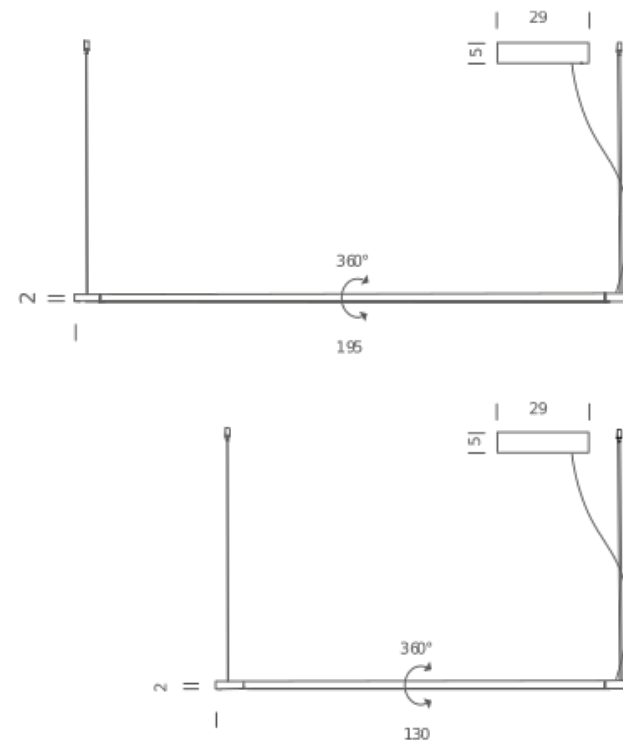

LAMPING

Source	linear LED
Total power	19W
Emission	diffused orientable 360°
Switching	dimnable 1-10V
Tension	110/240V
Color temperature	3000K
Luminous flux	1125lm
Typ cri	80
Energy class	A+
Materials	Aluminium + PC + ABS
Notes	metal cable length 3m, electric cable length max 3m, orientable 360°, DALI version on request

Codes

LIN LWW 5D
LIN LNN 5D

Structure

white
black

PACKAGE

Package 01 Dimension: 65x18x23 cm / Gross weight: 2,5 kg
Package 02 Dimension: 110x5x5 cm / Gross weight: 1 kg

Certificazioni

L200 - 2700K

LAMPING

Source	linear LED
Total power	33W
Emission	diffused orientable 360°
Switching	dimnable 1-10V
Tension	110/240V
Color temperature	2700K
Luminous flux	1765lm
Typ cri	80
Energy class	A+
Materials	Aluminium + PC + ABS
Notes	metal cable length 3m, electric cable length max 3m, orientable 360°, DALI version on request

LAMPING

Source	linear LED
Total power	33W
Emission	diffused orientable 360°
Switching	dimnable 1-10V
Tension	110/240V
Color temperature	3000K
Luminous flux	1765lm
Typ cri	80
Energy class	A+
Materials	Aluminium + PC + ABS
Notes	metal cable length 3m, electric cable length max 3m, orientable 360°, DALI version on request