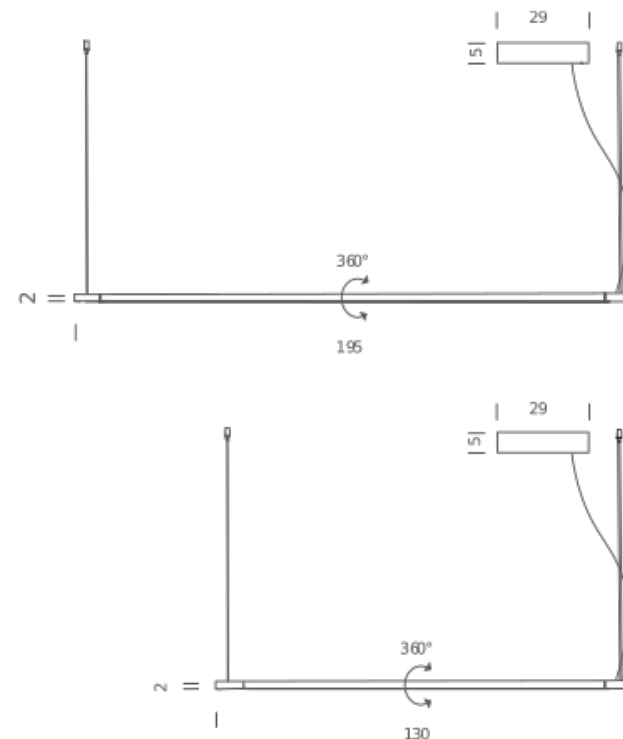

L130 - 2700K

LAMPING

Source	linear LED
Total power	19W
Emission	diffused orientable 360°
Switching	dimnable 1-10V
Tension	110/240V
Color temperature	2700K
Luminous flux	1125lm
Typ cri	80
Energy class	A+
Materials	Aluminium + PC + ABS
Notes	metal cable length 3m, electric cable length max 3m, orientable 360°, DALI version on request

Codes

LIN LW2 5D
LIN LN2 5D

Structure

white
black

PACKAGE

Package 01 Dimension: 65x18x23 cm / Gross weight: 2,5 kg
Package 02 Dimension: 110x5x5 cm / Gross weight: 1 kg

Certificazioni

L130 - 3000K

LAMPING

Source	linear LED
Total power	19W
Emission	diffused orientable 360°
Switching	dimnable 1-10V
Tension	110/240V
Color temperature	3000K
Luminous flux	1125lm
Typ cri	80
Energy class	A+
Materials	Aluminium + PC + ABS
Notes	metal cable length 3m, electric cable length max 3m, orientable 360°, DALI version on request

LAMPING

Source	linear LED
Total power	33W
Emission	diffused orientable 360°
Switching	dimnable 1-10V
Tension	110/240V
Color temperature	2700K
Luminous flux	1765lm
Typ cri	80
Energy class	A+
Materials	Aluminium + PC + ABS
Notes	metal cable length 3m, electric cable length max 3m, orientable 360°, DALI version on request