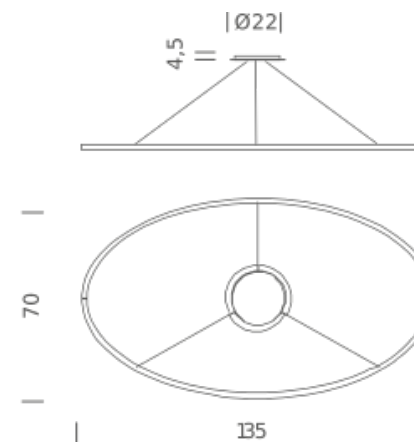

UPLIGHT 2700K

LAMPING

Source	linear LED
Total power	66W
Emission	diffused orientable
Switching	dimnable 1-10V
Tension	110/240V
Color temperature	2700K
Luminous flux	3450lm
Typ cri	85
Energy class	A+
Materials	Aluminium
Notes	adjustable cable length from 2,5m to 0,4m, DALI version on request

Codes

ELP LW2 53	white/white
ELP LN2 53	black/white
ELP LO2 53	gold painted/white
ELP LL2 53	polished aluminium/white
ELP LGW 53	gold polished anodized/white

PACKAGE

Package 01	Dimension: 15x80x150 cm / Gross weight: 7,5 kg

Certificazioni