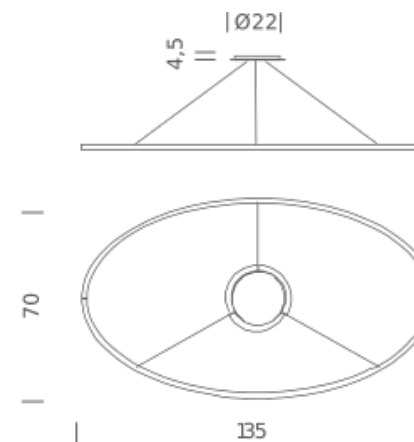

Codes

ELP LWW 54
ELP LNW 54
ELP LOW 54
ELP LLW 54

Structure/Diffuser

white/white
black/white
gold painted/white
polished aluminium/white

PACKAGE

Package 01 Dimension: 15x80x150 cm / Gross weight: 7,5 kg

Certificazioni

UPLIGHT 2700K

LAMPING

Source	linear LED
Total power	66W
Emission	diffused orientable
Switching	dimnable 1-10V
Tension	110/240V
Color temperature	2700K
Luminous flux	3450lm
Typ cri	85
Energy class	A+
Materials	Aluminium
Notes	adjustable cable length from 2,5m to 0,4m, DALI version on request

Codes

ELP LW2 53	white/white
ELP LN2 53	black/white
ELP LO2 53	gold painted/white
ELP LL2 53	polished aluminium/white
ELP LGW 53	gold polished anodized/white

PACKAGE

Package 01	Dimension: 15x80x150 cm / Gross weight: 7,5 kg
------------	--