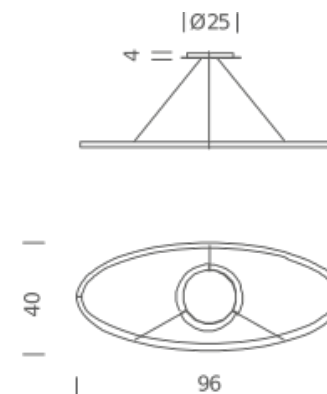

PACKAGE

Package 01	Dimension: 15x80x150 cm / Gross weight: 7,5 kg
------------	--

Certificazioni

DOWNLIGHT 3000K

LAMPING

Source	linear LED
Total power	44W
Emission	diffused orientable
Switching	dimnable 1-10V
Tension	110/240V
Color temperature	3000K
Luminous flux	2250lm
Typ cri	85
Energy class	A+
Materials	Aluminium
Notes	adjustable cable length from 2,5m to 0,4m, DALI version on request

Codes

ELP LWW 52
ELP LNW 52
ELP LOW 52
ELP LLW 52

Structure/Diffuser

white/white
black/white
gold painted/white
polished aluminium/white

PACKAGE

Package 01

Dimension: 15x80x150 cm / Gross weight: 7,5 kg

Certificazioni

PACKAGE

Package 01	Dimension: 15x80x150 cm / Gross weight: 7,5 kg
------------	--

Certificazioni

UPLIGHT 3000K

LAMPING

Source	linear LED
Total power	44W
Emission	diffused orientable
Switching	dimnable 1-10V
Tension	110/240V
Color temperature	3000K
Luminous flux	2250lm
Typ cri	85
Energy class	A+
Materials	Aluminium
Notes	adjustable cable length from 2,5m to 0,4m, DALI version on request