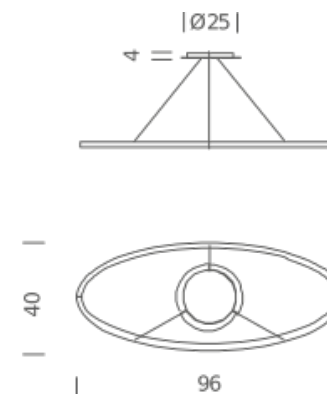

PACKAGE

Package 01	Dimension: 15x80x150 cm / Gross weight: 7,5 kg
------------	--

Certificazioni

DOWNLIGHT 3000K

LAMPING

Source	linear LED
Total power	44W
Emission	diffused orientable
Switching	dimnable 1-10V
Tension	110/240V
Color temperature	3000K
Luminous flux	2250lm
Typ cri	85
Energy class	A+
Materials	Aluminium
Notes	adjustable cable length from 2,5m to 0,4m, DALI version on request

Codes

ELP LWW 52
ELP LNW 52
ELP LOW 52
ELP LLW 52

Structure/Diffuser

white/white
black/white
gold painted/white
polished aluminium/white

PACKAGE

Package 01

Dimension: 15x80x150 cm / Gross weight: 7,5 kg

Certificazioni

UPLIGHT 2700K

LAMPING

Source	linear LED
Total power	44W
Emission	diffused orientable
Switching	dimnable 1-10V
Tension	110/240V
Color temperature	2700K
Luminous flux	2250lm
Typ cri	85
Energy class	A+
Materials	Aluminium
Notes	adjustable cable length from 2,5m to 0,4m, DALI version on request

PACKAGE

Package 01	Dimension: 15x80x150 cm / Gross weight: 7,5 kg
------------	--

Certificazioni

UPLIGHT 3000K

LAMPING

Source	linear LED
Total power	44W
Emission	diffused orientable
Switching	dimnable 1-10V
Tension	110/240V
Color temperature	3000K
Luminous flux	2250lm
Typ cri	85
Energy class	A+
Materials	Aluminium
Notes	adjustable cable length from 2,5m to 0,4m, DALI version on request