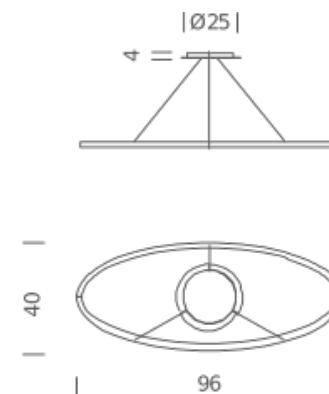

PACKAGE

Package 01	Dimension: 15x80x150 cm / Gross weight: 7,5 kg
------------	--

Certificazioni

DOWNLIGHT 3000K

LAMPING

Source	linear LED
Total power	44W
Emission	diffused orientable
Switching	dimnable 1-10V
Tension	110/240V
Color temperature	3000K
Luminous flux	2250lm
Typ cri	85
Energy class	A+
Materials	Aluminium
Notes	adjustable cable length from 2,5m to 0,4m, DALI version on request

UPLIGHT 2700K

LAMPING

Source	linear LED
Total power	44W
Emission	diffused orientable
Switching	dimnable 1-10V
Tension	110/240V
Color temperature	2700K
Luminous flux	2250lm
Typ cri	85
Energy class	A+
Materials	Aluminium
Notes	adjustable cable length from 2,5m to 0,4m, DALI version on request

PACKAGE

Package 01	Dimension: 15x80x150 cm / Gross weight: 7,5 kg
------------	--

Certificazioni

UPLIGHT 3000K

LAMPING

Source	linear LED
Total power	44W
Emission	diffused orientable
Switching	dimnable 1-10V
Tension	110/240V
Color temperature	3000K
Luminous flux	2250lm
Typ cri	85
Energy class	A+
Materials	Aluminium
Notes	adjustable cable length from 2,5m to 0,4m, DALI version on request

Codes

ELP LWW 51
ELP LNW 51
ELP LOW 51
ELP LLW 51

Structure/Diffuser

white/white
black/white
gold painted/white
polished aluminium/white

PACKAGE

Package 01

Dimension: 15x80x150 cm / Gross weight: 7,5 kg

Certificazioni