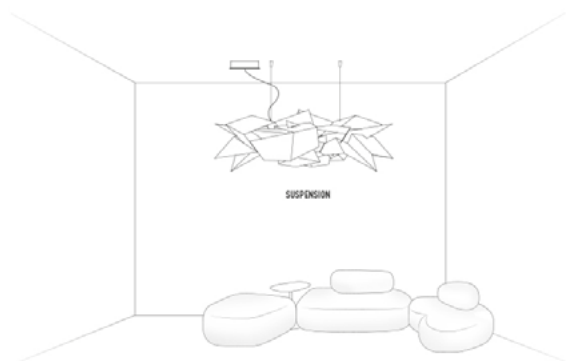

# CORDOBA

designed by Daniel Libeskind

Compendium page 68

PRODUCT	SIZE	COLOUR	CODE
<p><b>SUSPENSION</b></p> <p>LED:</p> <p>130W - 220 Vac/24 Vdc 15.000 Lumen - 2700 Kelvin (warm white) - CRI &gt; 90</p> <p>Dimmable with: PWM, 0-10 or Potentiometer</p> <p>Made of: Cristalflex®</p> <p>Weight: net Kg 5,5 - gross Kg 8</p> <p>Package: 110 x 85 x h.50 cm</p> <p>CE IP 20  </p>	 <p>h1: maximum cable length</p>	<p><input type="checkbox"/> WHITE</p>	<p>CRD95SOS0000W_000</p>

## ENERGY CLASS

 This luminaire contains built-in LED lamps.

The lamp cannot be changed in the luminaire.

**SLAMP:** CORDOBA

874/2012