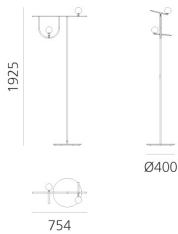

LUMINAIRE

- Watt: **20W**
- Voltage: **220-240V**
- Delivered lumens output: **1414lm**
- CCT: **3000K**
- Efficiency: **84%**
- Efficacy: **70.72lm/W**
- CRI: **90**
- Dimmer Typology: **Touch Dimmer**

DESCRIPTION

The activity of Neri&Hu is founded on constant research and the desire to work on the dynamic interaction of experience, detail, material, shape, and light, rather than adapt to stereotyped formulas. In a blend of tradition and innovation, Yanzi is a lightweight composition of graphic signs. Balanced structures, such as branches or perches, support multiple stylized figures to provide a variety of versions and qualities of light. They are iconic swallows with a brushed brass body, with their head like a white glass sphere enclosing light, either flying free or contained in glass cages. There is unique sensibility in matching warm and cold, essential yet refined materials. Yanzi is an open system, ideal for creating lightweight compositions and light landscapes that animate any space with an elegant poetic attitude.

PRODUCT CODE: 1102010A

FEATURES

- Article Code: **1102010A**
- Colour: **Brushed brass, white, black**
- Installation: **Floor**
- Material: **Brushed brass, blown glass**
- Series: **Design Collection**
- Environment: **Indoor**
- Emission: **Diffused**
- design by: **Neri&Hu**

DIMENSIONS

- Length: **cm 40**
- Width: **cm 75.4**
- Height: **cm 192**
- Base Diameter: **cm 40**

SOURCES INCLUDED

- Category: **Led**
- Number: **2**
- Watt: **7.8W**
- Delivered lumens output: **841lm**
- Color temperature (K): **3000K**
- CRI: **90**
- Color Tolerance: **MacAdam 2SDCM**
- Efficacy: **107lm/W**
- Service Life: **50000-L70**