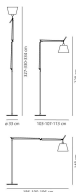

PRODUCT DATA SHEET

Tolomeo Mega Terra

Polished aluminium base and cantilevered arms; diffuser in parchment paper on a plastic frame; joints in polished aluminium. Diffuser adjustable in all directions. System of spring balancing. 0763010A item code for the Base and arms The code is referred to the body lamp only

Aluminium
 Black

LED Dimmable

650°C IP20

W	Dimensions	Luminous Flux (lm)	Color	Code	Product name
31 W	H 148cm	1500 lm	<input type="radio"/>	0762010A	Tolomeo Floor Mega - LED - Aluminium - Dimmer
			<input type="radio"/>	0761010A	Tolomeo Floor Mega - LED - Aluminium - Dimmer
			<input type="radio"/>	0762030A	Tolomeo Floor Mega - LED - Black - Dimmer
			<input type="radio"/>	0761030A	Tolomeo Floor Mega - LED - Black - Dimmer