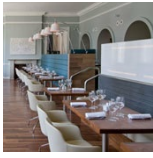

Designers

› Michele De Lucchi

› Giancarlo Fassina

Projects

› Hotel Idea

› Apex Hotel

› Speicher 7

› Hotel Hilton
Mexico