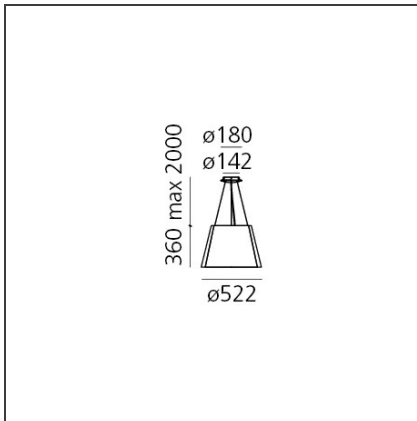

TECHNICAL DRAWINGS

FEATURES

Article Code:	T076000	Material:	Aluminum, steel
Installation:	Suspension, Floor	Series:	Outdoor
Environment:	Outdoor	Emission:	Direct

DIMENSIONS

Max Height from ceiling:	cm 200

INCLUDED SOURCES

Category:	LED	Color temperature (K):	3000 K
Number:	1	CRI:	80
Watt:	20 W		
Delivered lumens output (lm):	1865 lm		
Type:	0		
Class:	A		

LUMINAIRE

Watt:	20W	Delivered lumens output (lm):	815lm
		CCT:	3000K
		Efficiency:	47%
		Efficacy:	40.12lm/W
		CRI:	80