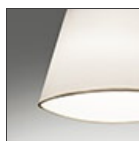

ACCESSORIES

TOLOMEO
OUTDOOR DIFF.
520 SPUN WHITE
T077330