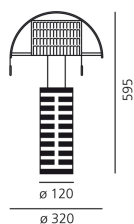

PRODUCT DATA SHEET

Shogun

Painted metal stem; white adjustable diffusers in painted perforated plate steel.

Black /
White
●

HALO Qt32 Table

△ PS □ IP20

W	Dimensions	Luminous Flux (lm)	Color	Code	Product name
150W	H 59.5 cm	2870lm	●	A000300	Shogun tavolo