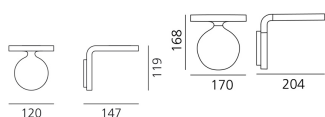

### Rea

“Rea is a little reflection of itself, a bending splitting amoeba. Or maybe the Enterprise from Star Trek, if designers were still allowed to be influenced by childhood dreams”. Neil PoultonA decisive yet soft gesture summarizes this small wall lamp, available in two sizes (120 and 170mm). two equal and perpendicular discs act as wall support and host the LED optics, which difuse indirect light with a 90% performance level.

White  
○

LED Undimmable

⊕ N/D° IP20

W	Dimensions	Luminous Flux (lm)	Color	Code	Product name
13W	14.7x12 cm	800lm	○	1614010A	Rea 12 - Wall - White - 13W Led
26W	20.4x17 cm	2137lm	○	1615010A	Rea 17 - Wall - White - 26W LED