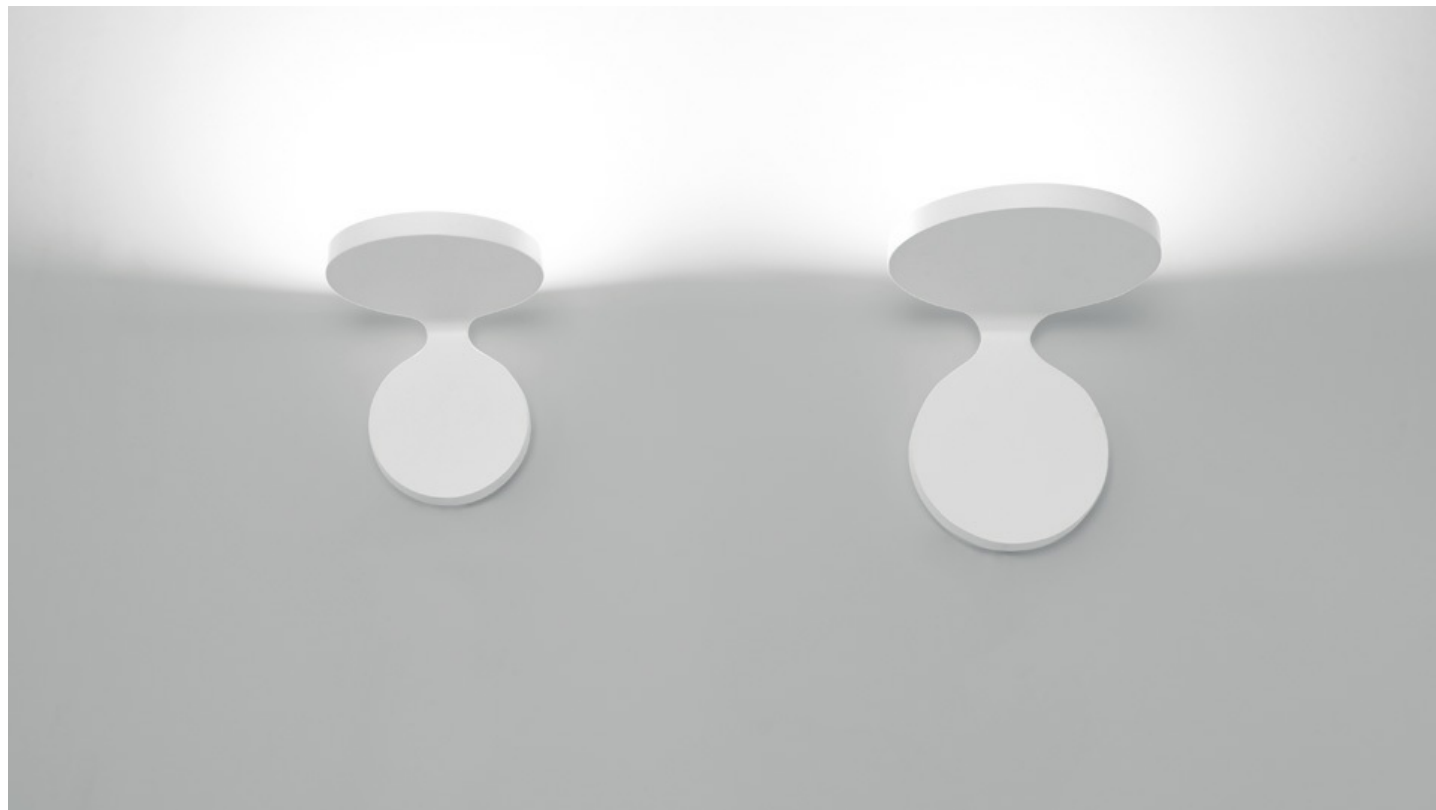

### Rea

“Rea is a little reflection of itself, a bending splitting amoeba. Or maybe the Enterprise from Star Trek, if designers were still allowed to be influenced by childhood dreams”. Neil PoultonA decisive yet soft gesture summarizes this small wall lamp, available in two sizes (120 and 170mm). two equal and perpendicular discs act as wall support and host the LED optics, which difuse indirect light with a 90% performance level.

White  
○

LED Undimmable

⊕ N/D° IP20

W	Dimensions	Luminous Flux (lm)	Color	Code	Product name
13W	14.7x12 cm	800lm	○	1614010A	Rea 12 - Wall - White - 13W Led
26W	20.4x17 cm	2137lm	○	1615010A	Rea 17 - Wall - White - 26W LED