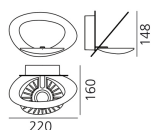

PRODUCT DATA SHEET

Pirce micro wall

Specification: from a thin ceiling plate, gently descending waving spirals create enchanting effects of form and light.

Gold White

LED Dimmable

CE 15 650° IP20

Watt	Length	Luminous Flux (lm)	CCT	Color	Code	Product name
27W	22 cm	2586lm	2700K	<input type="radio"/>	1248W10A	Pirce micro wall white LED 2700K
		2768lm	3000K	<input checked="" type="radio"/>	1248020A	Pirce micro wall LED
				<input type="radio"/>	1248010A	Pirce micro wall white LED 3000K

Pirce micro wall LED	LED	luminaire
Power	27W	27W
Flux	3200lm	2768lm
CCT	3000K	3000K
CRI	90	
Color Tolerance	MacAdam 2SDCM	
Service Life		
Efficiency		97%
Efficacy		102.52lm/W

Designers

› Giuseppe Maurizio Scutellà