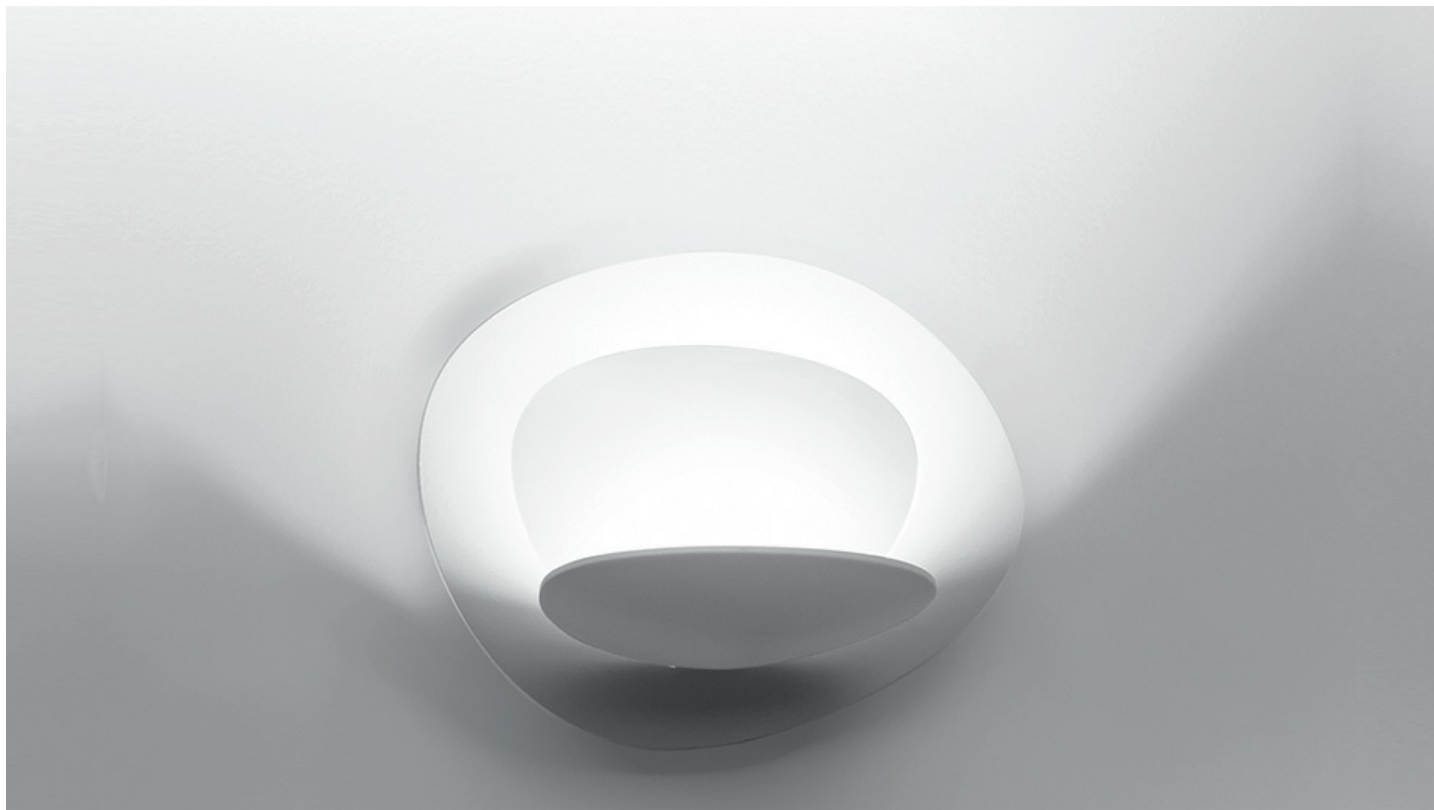

PRODUCT DATA SHEET

Pirce micro wall

Specification: from a thin ceiling plate, gently descending waving spirals create enchanting effects of form and light.

Gold White

LED Dimmable

CE 15 650° IP20

Watt	Length	Luminous Flux (lm)	CCT	Color	Code	Product name
27W	22 cm	2586lm	2700K	<input type="radio"/>	1248W10A	Pirce micro wall white LED 2700K
		2768lm	3000K	<input checked="" type="radio"/>	1248020A	Pirce micro wall LED
				<input type="radio"/>	1248010A	Pirce micro wall white LED 3000K

Pirce micro wall LED	LED	luminaire
Power	27W	27W
Flux	3200lm	2768lm
CCT	3000K	3000K
CRI	90	
Color Tolerance	MacAdam 2SDCM	
Service Life		
Efficiency		97%
Efficacy		102.52lm/W

Designers

› Giuseppe Maurizio Scutellà